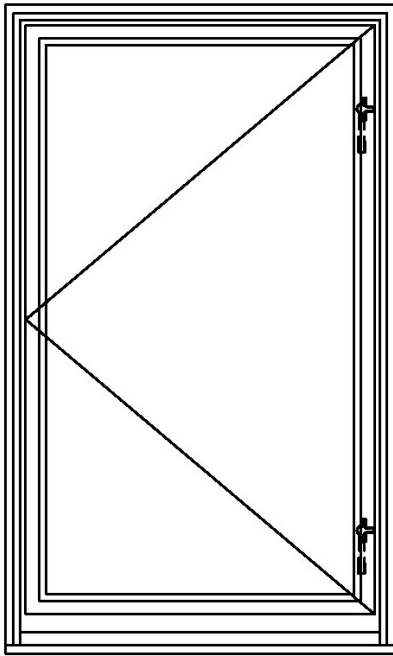

Legacy Series Windows

Casement

For more information please contact your Quantum Representative