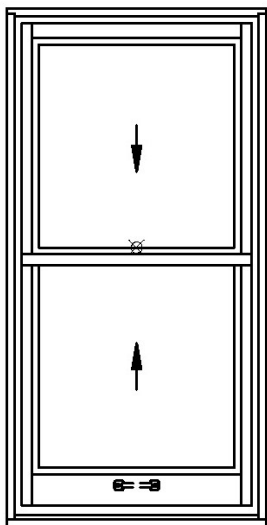

Legacy Series Windows

Double Hung

For more information please contact your Quantum Representative