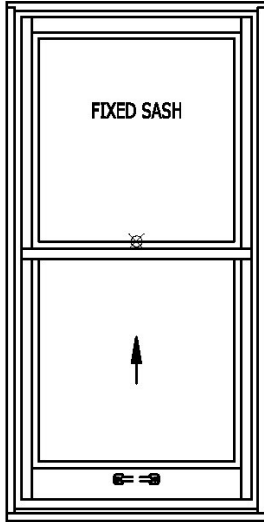

Legacy Series Windows

Single Hung

For more information please contact your Quantum Representative