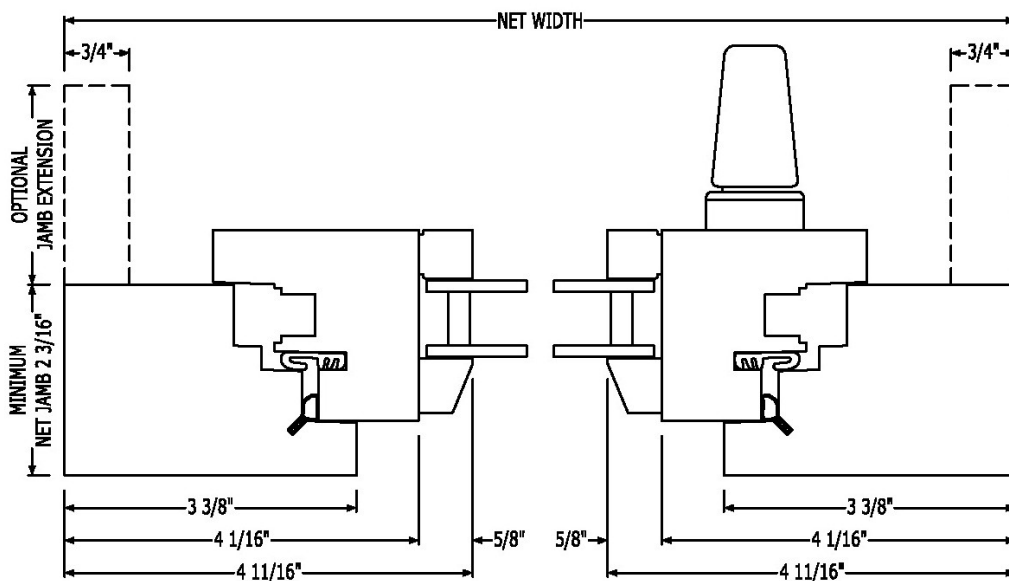

Euro Series Windows

Tilt/Turn

For more information please contact your Quantum Representative