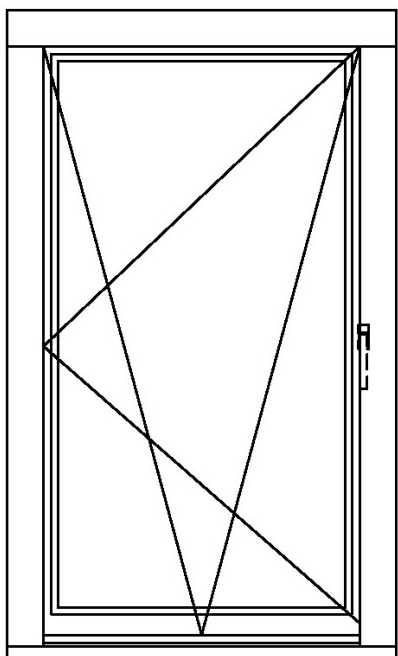

Euro Series Windows

Tilt/Turn

For more information please contact your Quantum Representative