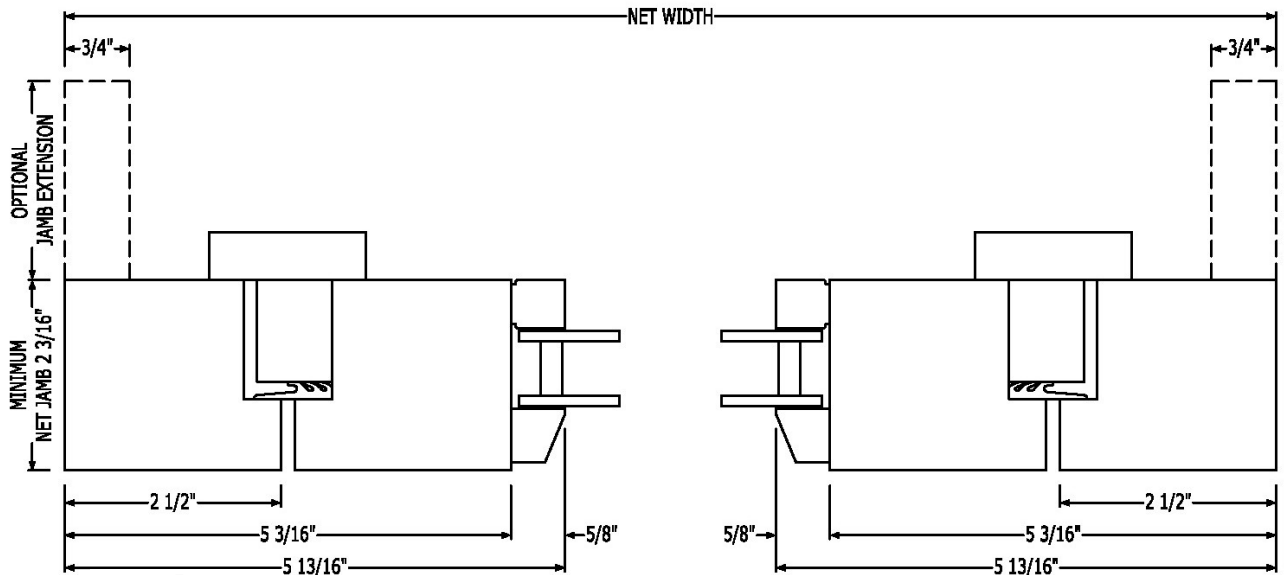

Euro Series Windows

Pivot

For more information please contact your Quantum Representative