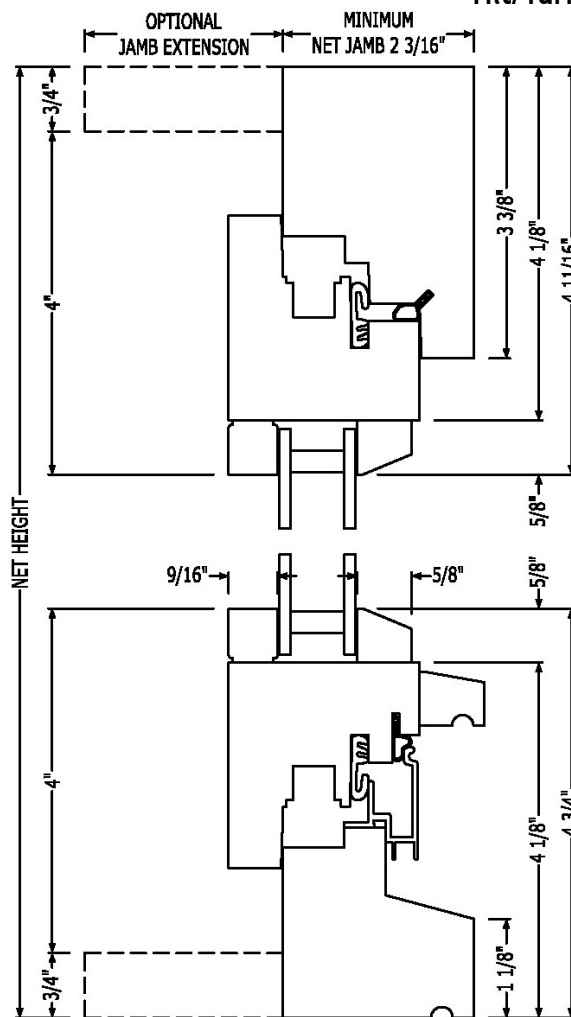

Euro Series Windows

Tilt/Turn

For more information please contact your Quantum Representative