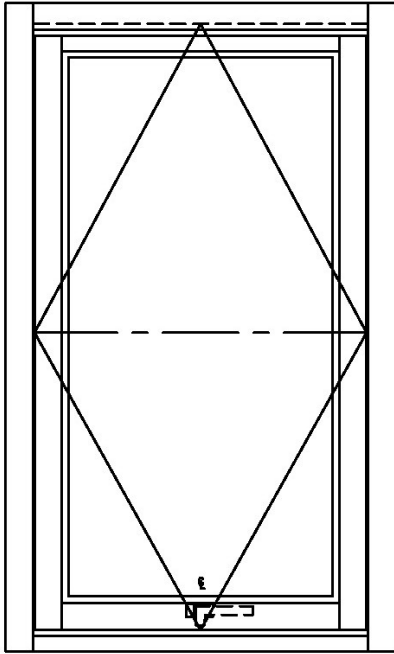

Euro Series Windows

Pivot

For more information please contact your Quantum Representative