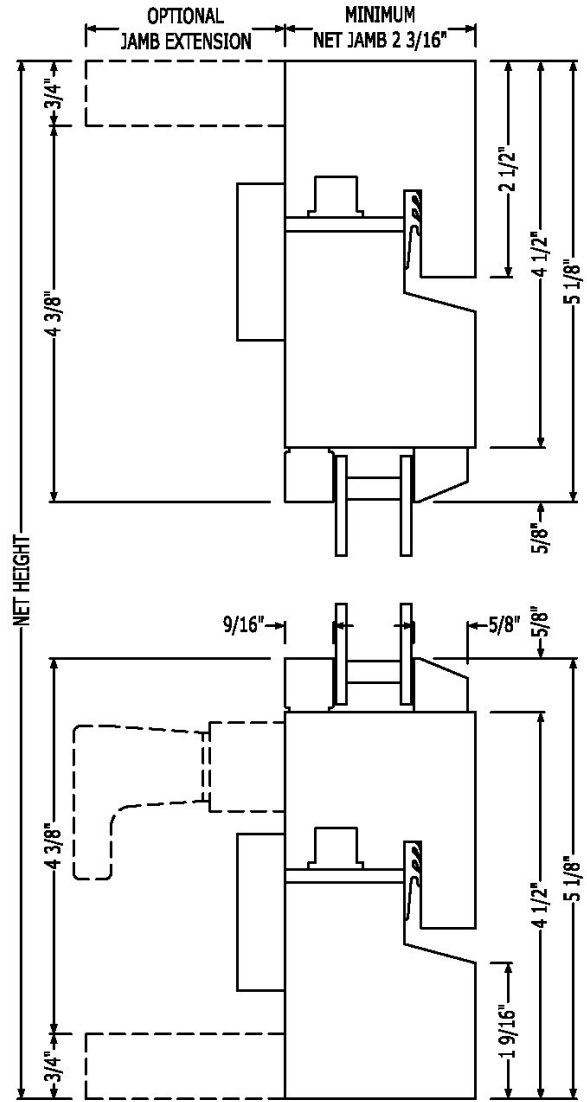

Euro Series Windows

Pivot

For more information please contact your Quantum Representative