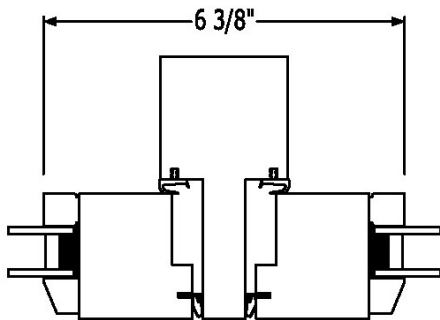

For more information please contact your Quantum Representative

Classic Series Windows

Mulling Options

T-Bar

DIRECT GLAZE / DIRECT GLAZE

DIRECT GLAZE / SASH

SASH / SASH

Back To Back