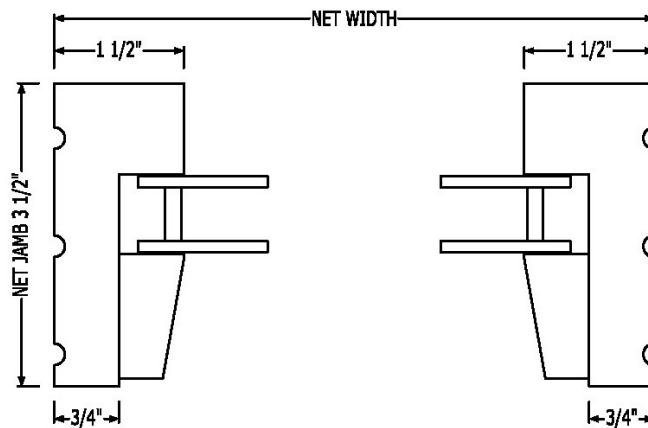

Options

- Interior & Exterior Trim
- Fixed Sash & Mullions
- Jamb Liners & Screens
- True Divided Lites

For more information please contact your Quantum Representative

Classic Series Windows

Fixed (Direct Set)