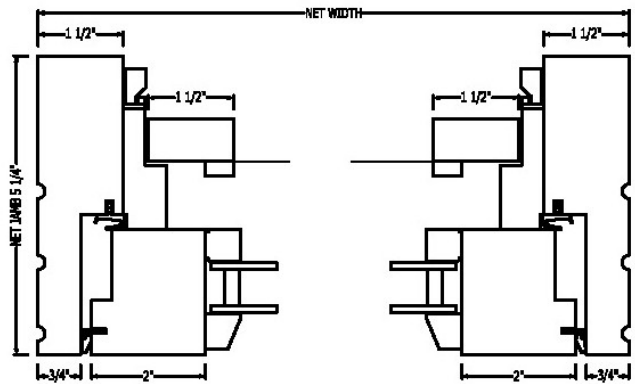

Fixed Screen (Removable)

For more information please contact your Quantum Representative