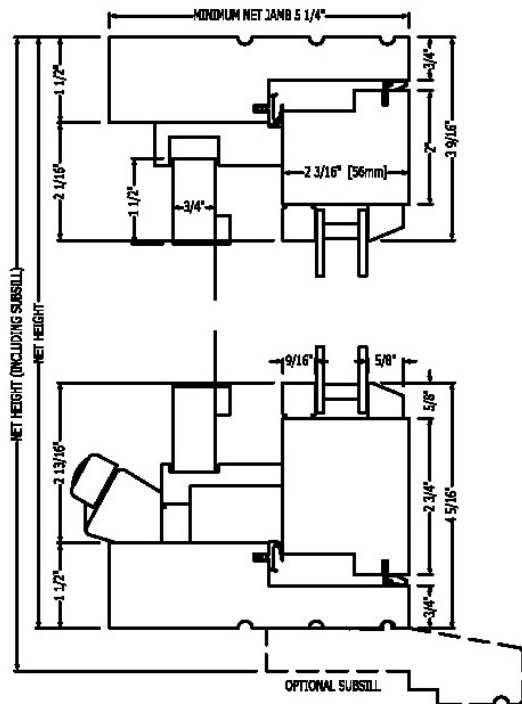

Fixed Screen (Removable)

For more information please contact your Quantum Representative