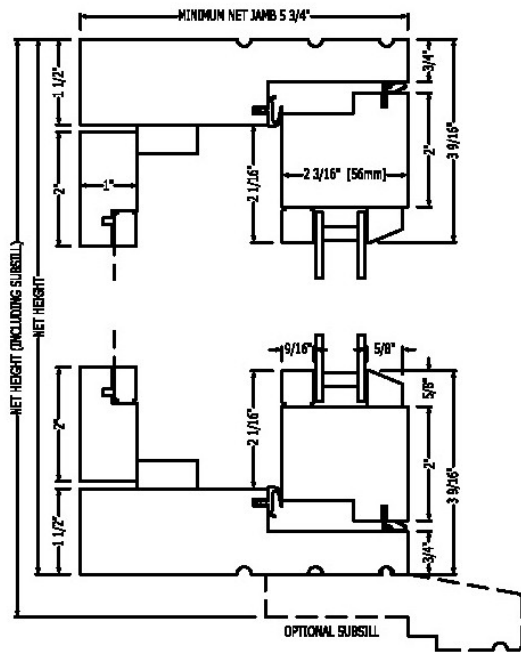

A stainless steel four bar hinge is used standard. We also provide a butt-hinge option to satisfy egress requirements which can also be specified for units exceeding typical casement heights or if there is a desire to match hinges on adjacent doors.

DIRECT GLAZE / DIRECT GLAZE

DIRECT GLAZE / SASH

SASH / SASH

Filler or Space Mullion Option

CS-6

Classic Series Windows

Screens

Swing Screen