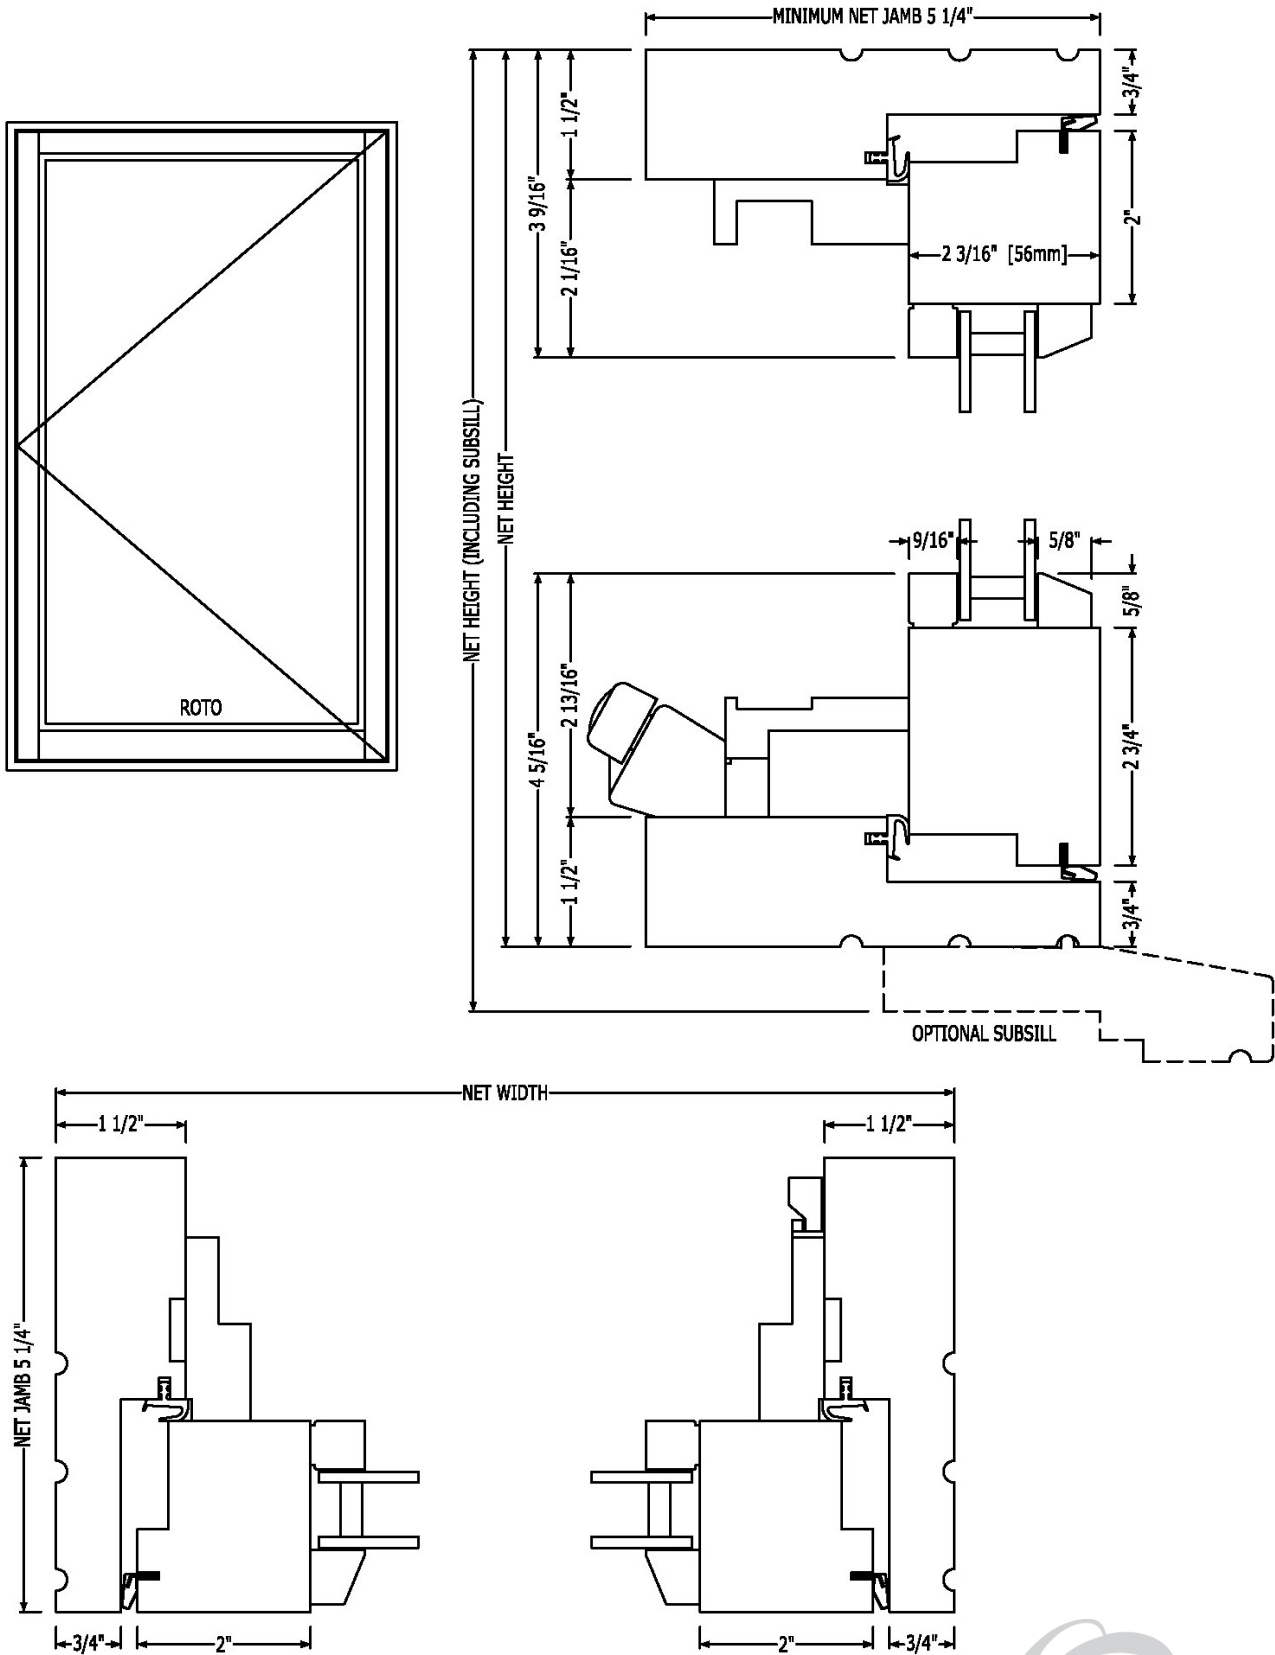

Classic Series Windows

Roto Operated Sash

For more information please contact your Quantum Representative