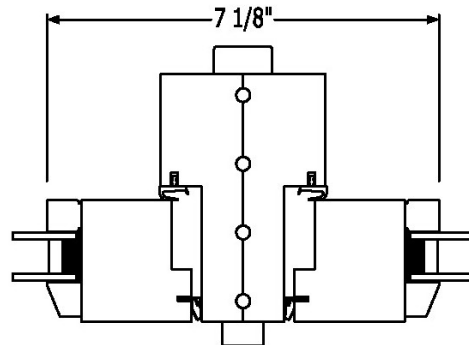

Classic Series Windows

Mulling Options

SASH / SASH

Filler or Space Mullion Option

CS-6