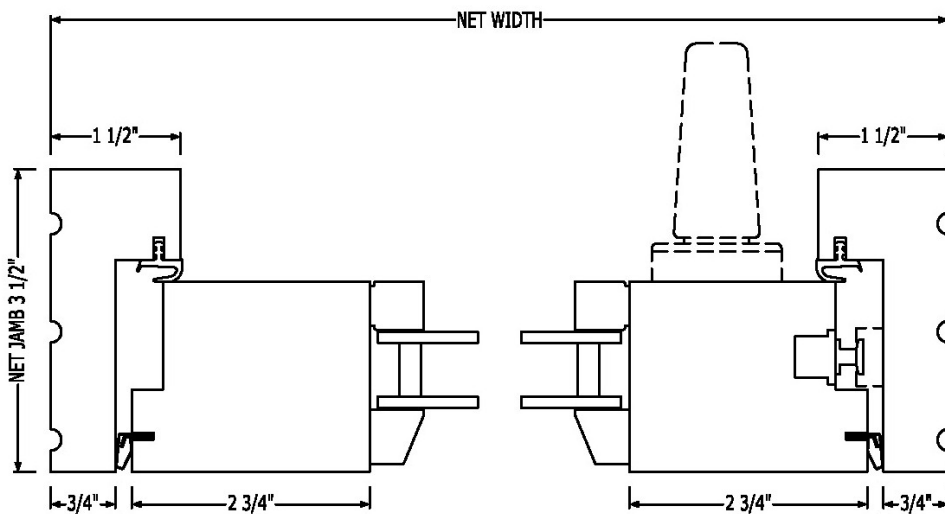

For more information please contact your Quantum Representative

Classic Series Windows

Mulling Options

T-Bar

DIRECT GLAZE / DIRECT GLAZE

DIRECT GLAZE / SASH

SASH / SASH

Back To Back