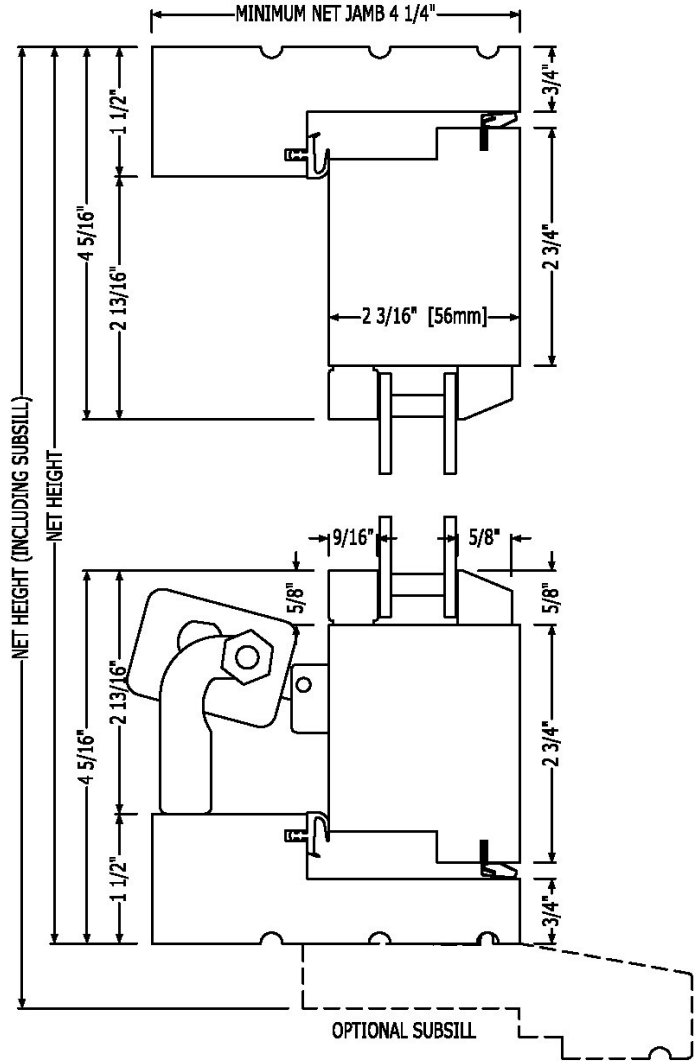

Classic Series Windows

Motorized Sash

For more information please contact your Quantum Representative