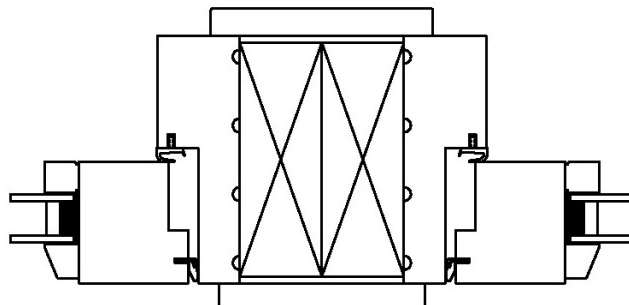

DIRECT GLAZE / DIRECT GLAZE

DIRECT GLAZE / SASH

SASH / SASH

Filler or Space Mullion Option

CS-6

Classic Series Windows

Screens

Swing Screen