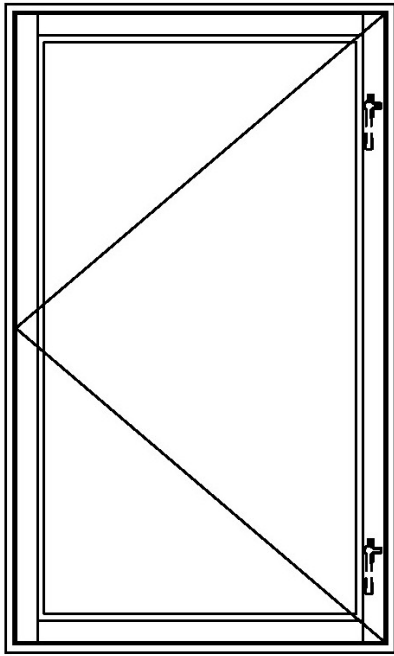

Classic Series Windows

Push Out Sash

For more information please contact your Quantum Representative