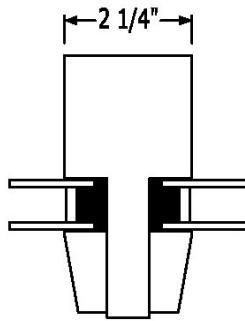

For more information please contact your Quantum Representative

Classic Series Windows

Mulling Options

T-Bar

DIRECT GLAZE / DIRECT GLAZE

DIRECT GLAZE / SASH

SASH / SASH

Back To Back