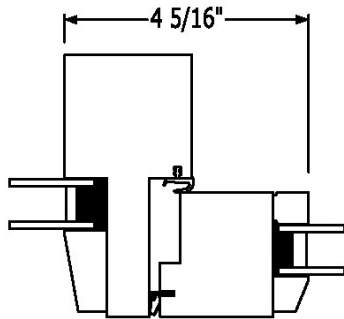

For more information please contact your Quantum Representative

Classic Series Windows

Mulling Options

T-Bar

DIRECT GLAZE / DIRECT GLAZE

DIRECT GLAZE / SASH

SASH / SASH

Back To Back