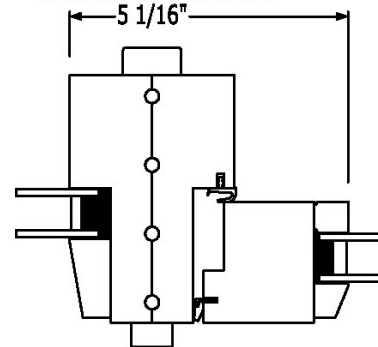

DIRECT GLAZE / SASH