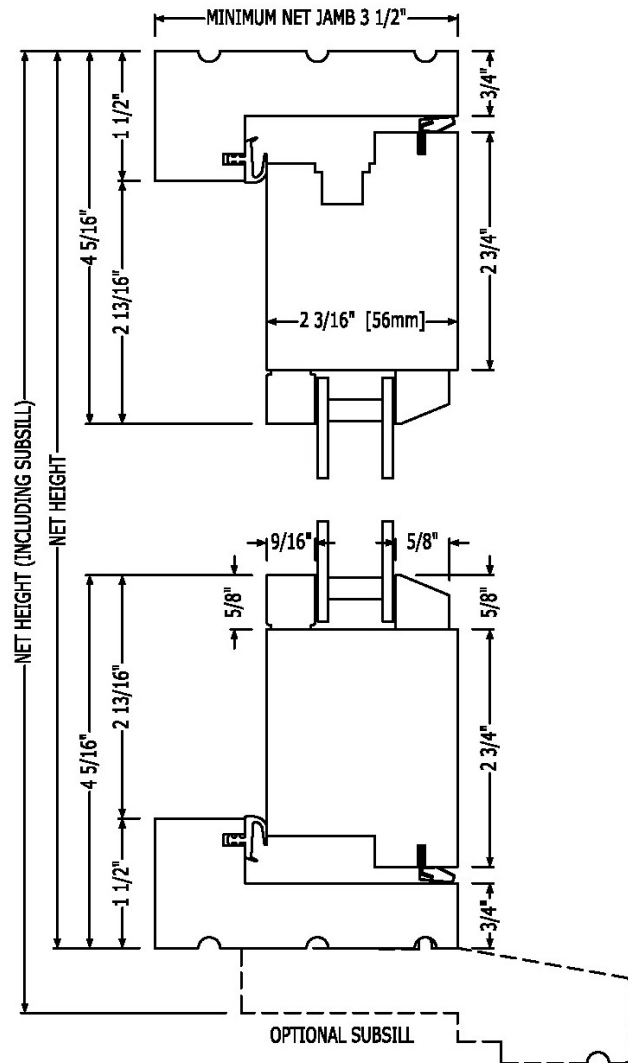

For more information please contact your Quantum Representative

Classic Series Windows

Mulling Options

T-Bar

DIRECT GLAZE / DIRECT GLAZE

DIRECT GLAZE / SASH

SASH / SASH

Back To Back