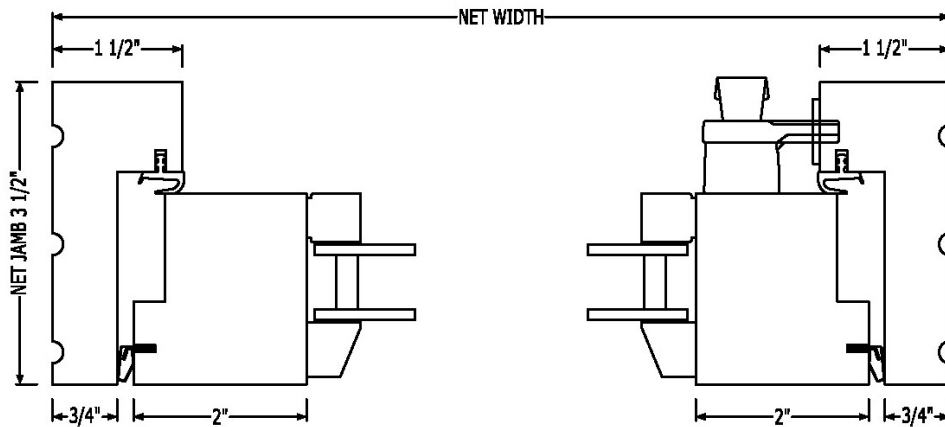

Classic Series Windows

Push Out Sash

For more information please contact your Quantum Representative