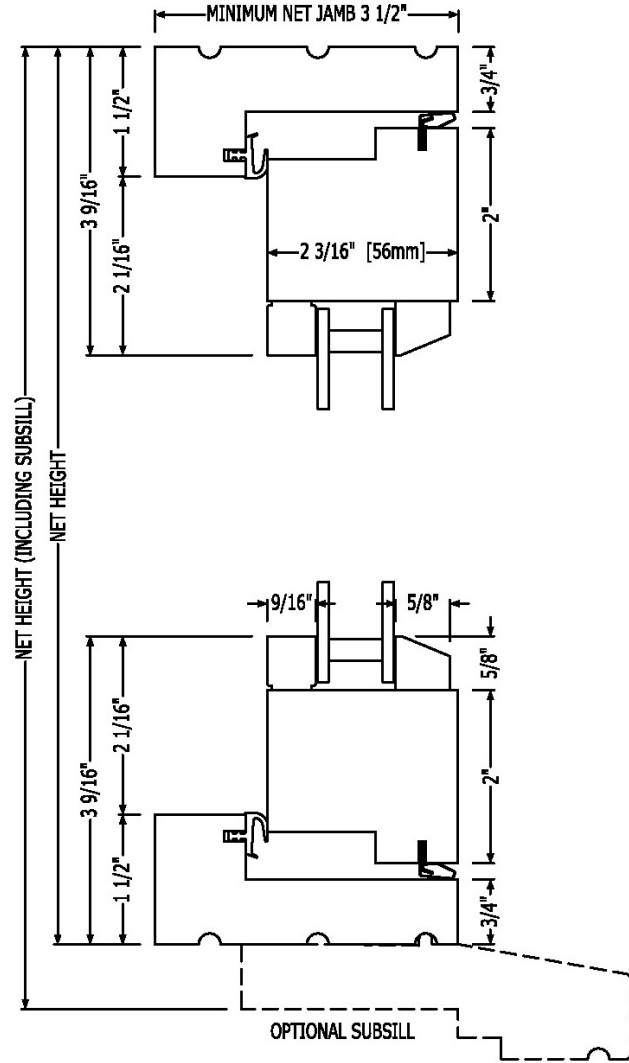

Classic Series Windows

Push Out Sash

For more information please contact your Quantum Representative