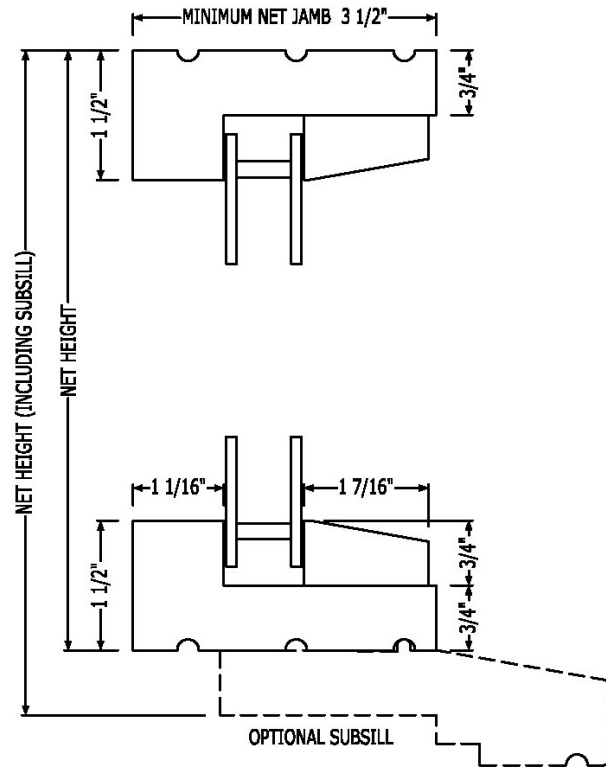

Classic Series Windows

Fixed (Direct Set)

For more information please contact your Quantum Representative