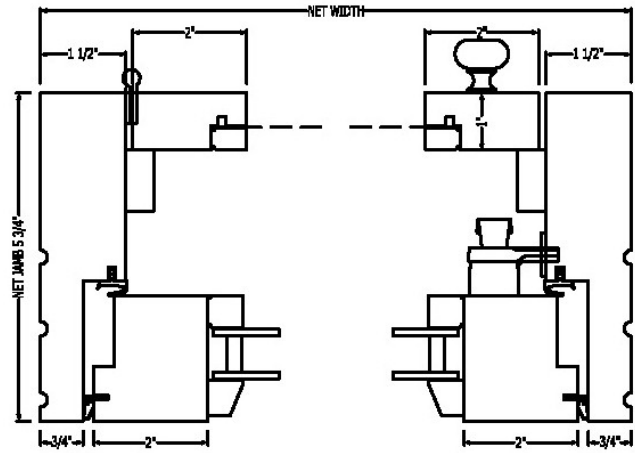

A stainless steel four bar hinge is used standard. We also provide a butt-hinge option to satisfy egress requirements which can also be specified for units exceeding typical casement heights or if there is a desire to match hinges on adjacent doors.

DIRECT GLAZE / DIRECT GLAZE

DIRECT GLAZE / SASH

SASH / SASH

Filler or Space Mullion Option

CS-6

Classic Series Windows

Screens

Swing Screen