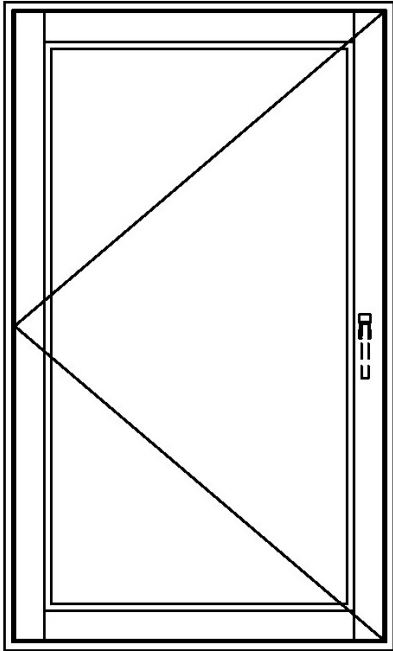

Classic Series Windows

Multi Point Sash

For more information please contact your Quantum Representative