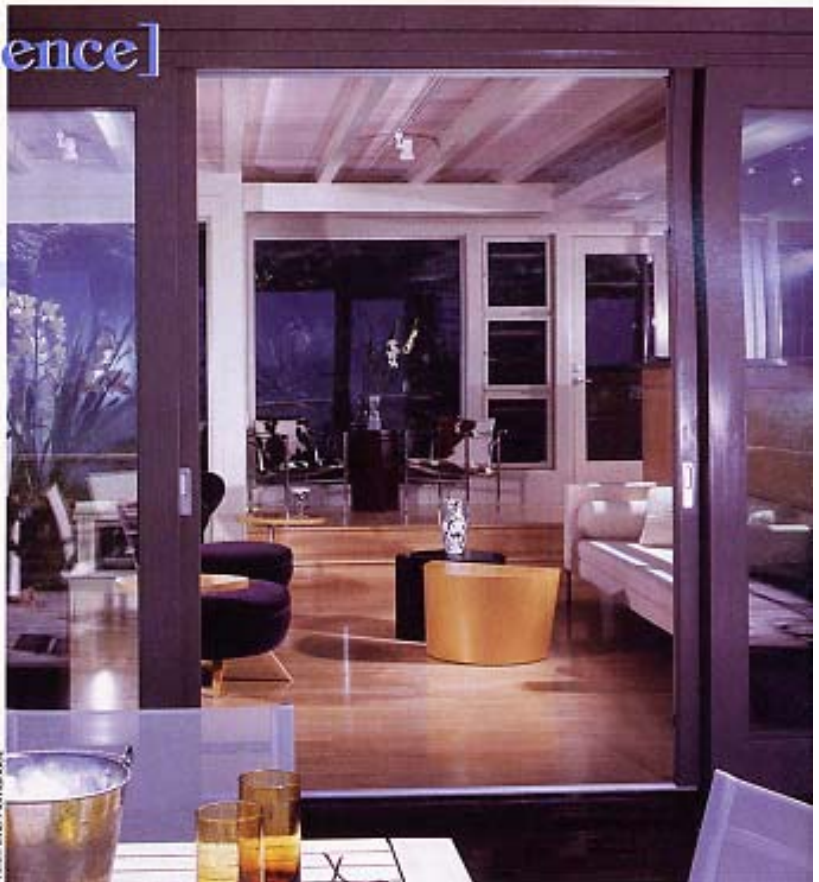

Job No. 8783  
 Project: Winer-Varin Residence, Hawaii  
 Architect: Peter Vincent & Associates  
 January 2002  
 Sales Team: Mike

Award of Excellence  
 Small Residential Category  
 2003 ASID Design Awards

## [Award of Excellence]

Small Residential  
**"Lanikai Hillside Residence"**  
 Designer: **Jule Lucero, ASID**  
 Company: **Peter Vincent & Associates, LLC**

The homeowners wanted to create a contemporary and sophisticated design for their lovely Lanikai home, which was built in the 1970s. Since they entertain frequently, they desired attractive spaces that were dynamic in the evening (focusing on the exquisite views) and able to entertain groups of various sizes. Designer Jule Lucero, ASID, used a palette of neutral tones and natural but contrasting textures to emphasize the architectural feel of the residence. Focal elements were punctuated by a new floor plan and use of materials that "speak the same language." A clean, contemporary kitchen was designed as the heart of the home, and a linear, artsy style was chosen for the furnishings to reflect the clients' personalities. The end result, says Lucero, is a design that fulfills its functions. "The clients are proud, and their guests give them frequent praise. It is an inspiring home to spend time in."