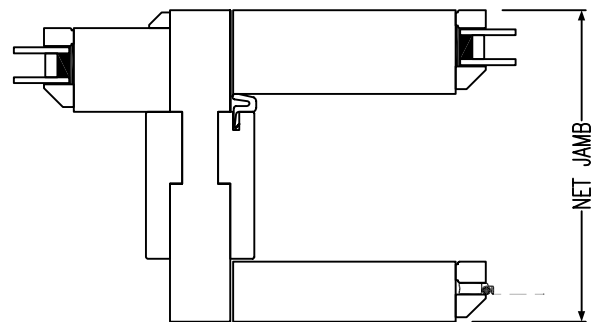

ALLOW ADEQUATE SHIM SPACE FOR DOORS

**1 1/4" HINGED DOOR MULLION
 SIGNATURE TRANSM
 INSWING DOOR PANEL**

**1 1/4" HINGED DOOR MULLION
 SIGNATURE TRANSM
 OUTSWING DOOR PANEL**

**FILLER MULLION
 SIGNATURE TRANSM
 INSWING DOOR PANEL**

Transom & Sidelites

Sidelite Joining Options

ALLOW ADEQUATE SHIM SPACE FOR DOORS

**1 1/4" HINGED DOOR MULLION
INBOARD FIXED PANEL SIDELITE
INSWING DOOR PANEL**

**1 1/4" HINGED DOOR MULLION
OUTBOARD FIXED PANEL SIDELITE
OUTSWING DOOR PANEL**

**1 1/4" HINGED DOOR MULLION
INBOARD FIXED PANEL SIDELITE
INSWING DOOR PANEL
WITH OUTSWING SCREEN**

ALLOW ADEQUATE SHIM SPACE FOR DOORS

**1 1/4" HINGED DOOR MULLION
 SIGNATURE SIDELITE
 INSWING DOOR PANEL**