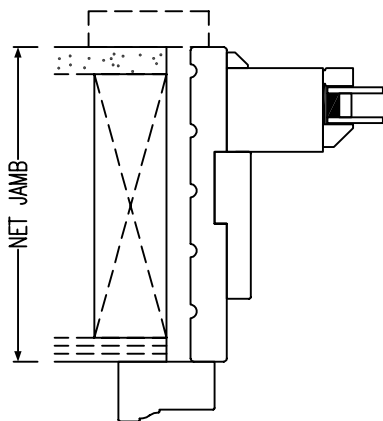

ALLOW ADEQUATE SHIM SPACE FOR DOORS

**1 1/4" HINGED DOOR MULLION
 SIGNATURE TRANSM
 INSWING DOOR PANEL**

**1 1/4" HINGED DOOR MULLION
 SIGNATURE TRANSM
 OUTSWING DOOR PANEL**

**FILLER MULLION
 SIGNATURE TRANSM
 INSWING DOOR PANEL**

Transom & Sidelites

Sidelite Joining Options

ALLOW ADEQUATE SHIM SPACE FOR DOORS

**1 1/4" HINGED DOOR MULLION
INBOARD FIXED PANEL SIDELITE
INSWING DOOR PANEL**

**1 1/4" HINGED DOOR MULLION
OUTBOARD FIXED PANEL SIDELITE
OUTSWING DOOR PANEL**

**1 1/4" HINGED DOOR MULLION
INBOARD FIXED PANEL SIDELITE
INSWING DOOR PANEL
WITH OUTSWING SCREEN**

ALLOW ADEQUATE SHIM SPACE FOR DOORS

**1 1/4" HINGED DOOR MULLION
 SIGNATURE SIDELITE
 INSWING DOOR PANEL**