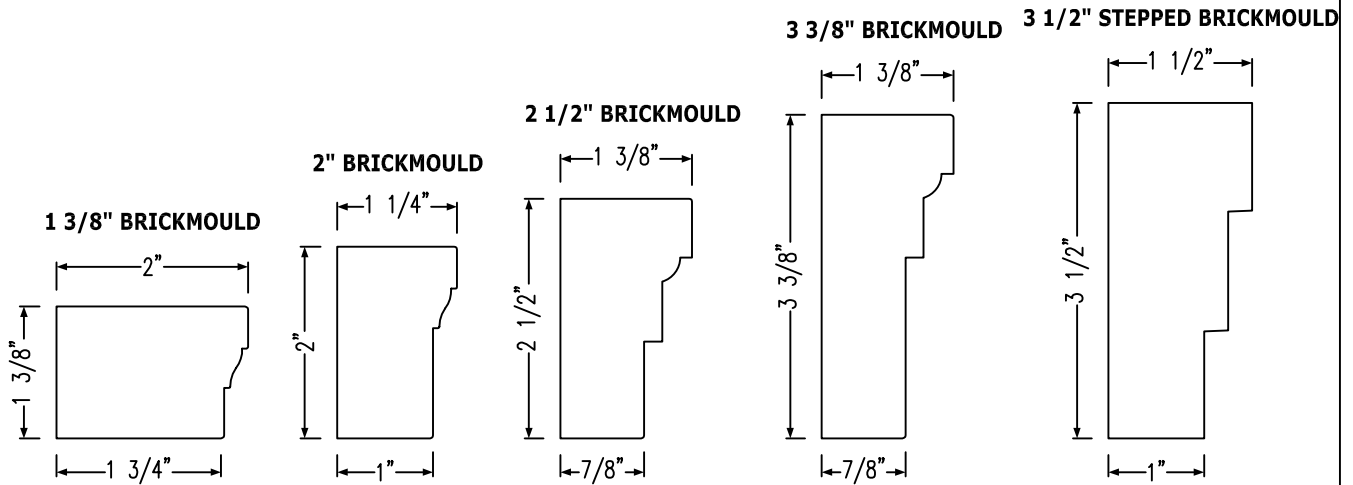

STANDARD TRIM LAP:
3/8" FOR SIGNATURE SERIES WINDOWS
1/2" FOR ALL OTHER WINDOW SERIES AND DOORS

BRICKMOULDS

3/4" FLAT TRIM (STANDARD BOARD WIDTHS)

5/4" FLAT TRIM (STANDARD BOARD WIDTHS)

FLAT TRIM BOARD WIDTHS MAY VARY SLIGHTLY DEPENDING ON MATERIAL AVAILABILITY.
ALL BOARD WIDTHS WITHIN A PROJECT WILL BE CONSISTANT