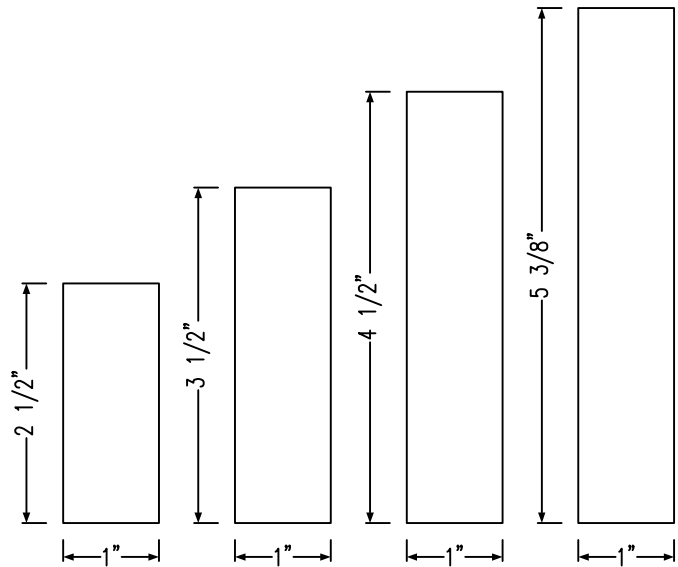

STANDARD TRIM LAP:
3/8" FOR SIGNATURE SERIES WINDOWS
1/2" FOR ALL OTHER WINDOW SERIES AND DOORS

BRICKMOULDS

3/4" FLAT TRIM (STANDARD BOARD WIDTHS)

5/4" FLAT TRIM (STANDARD BOARD WIDTHS)

FLAT TRIM BOARD WIDTHS MAY VARY SLIGHTLY DEPENDING ON MATERIAL AVAILABILITY.
ALL BOARD WIDTHS WITHIN A PROJECT WILL BE CONSISTANT