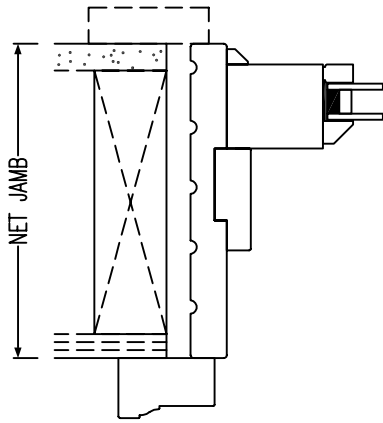

ALLOW ADEQUATE SHIM SPACE FOR DOORS

**1 1/4" HINGED DOOR MULLION
 SIGNATURE TRANSM
 INSWING DOOR PANEL**

**1 1/4" HINGED DOOR MULLION
 SIGNATURE TRANSM
 OUTSWING DOOR PANEL**

**FILLER MULLION
 SIGNATURE TRANSM
 INSWING DOOR PANEL**

Transom & Sidelites

Sidelite Joining Options

ALLOW ADEQUATE SHIM SPACE FOR DOORS

**1 1/4" HINGED DOOR MULLION
INBOARD FIXED PANEL SIDELITE
INSWING DOOR PANEL**

**1 1/4" HINGED DOOR MULLION
OUTBOARD FIXED PANEL SIDELITE
OUTSWING DOOR PANEL**