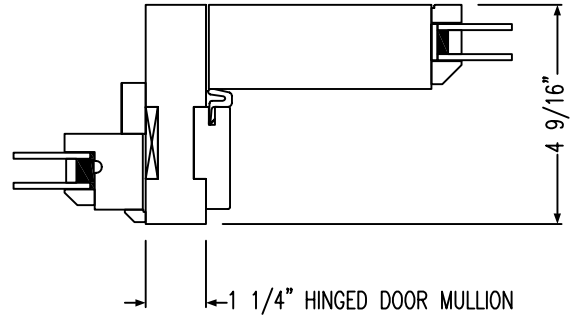

ALLOW ADEQUATE SHIM SPACE FOR DOORS

**1 1/4" HINGED DOOR MULLION
SIGNATURE SIDELITE
INSWING DOOR PANEL**

**SIDELITES USING THIS MILLWORK
NOT RECOMMENDED AT HINGED SIDE**