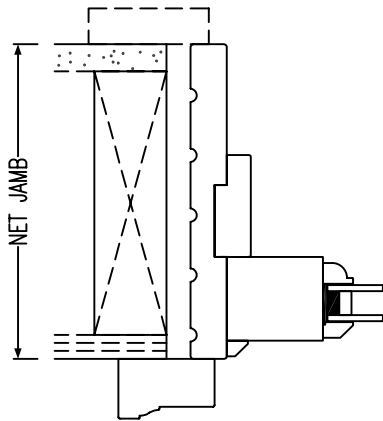

ALLOW ADEQUATE SHIM SPACE FOR DOORS

**1 1/4" HINGED DOOR MULLION
 SIGNATURE TRANSM
 INSWING DOOR PANEL**

**1 1/4" HINGED DOOR MULLION
 SIGNATURE TRANSM
 OUTSWING DOOR PANEL**

**FILLER MULLION
 SIGNATURE TRANSM
 INSWING DOOR PANEL**

Transom & Sidelites

Sidelite Joining Options

ALLOW ADEQUATE SHIM SPACE FOR DOORS

**1 1/4" HINGED DOOR MULLION
INBOARD FIXED PANEL SIDELITE
INSWING DOOR PANEL**

**1 1/4" HINGED DOOR MULLION
OUTBOARD FIXED PANEL SIDELITE
OUTSWING DOOR PANEL**