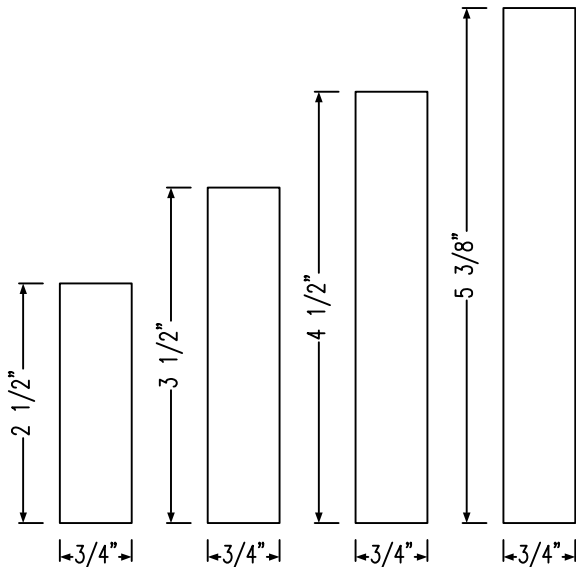

STANDARD TRIM LAP:
3/8" FOR SIGNATURE SERIES WINDOWS
1/2" FOR ALL OTHER WINDOW SERIES AND DOORS

BRICKMOULDS

3/4" FLAT TRIM (STANDARD BOARD WIDTHS)

5/4" FLAT TRIM (STANDARD BOARD WIDTHS)

FLAT TRIM BOARD WIDTHS MAY VARY SLIGHTLY DEPENDING ON MATERIAL AVAILABILITY.
ALL BOARD WIDTHS WITHIN A PROJECT WILL BE CONSISTANT