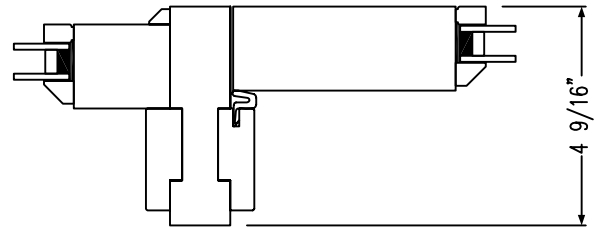

ALLOW ADEQUATE SHIM SPACE FOR DOORS

**1 1/4" HINGED DOOR MULLION
 SIGNATURE TRANSM
 INSWING DOOR PANEL**

**1 1/4" HINGED DOOR MULLION
 SIGNATURE TRANSM
 OUTSWING DOOR PANEL**

**FILLER MULLION
 SIGNATURE TRANSM
 INSWING DOOR PANEL**

Transom & Sidelites

Sidelite Joining Options

ALLOW ADEQUATE SHIM SPACE FOR DOORS

**1 1/4" HINGED DOOR MULLION
INBOARD FIXED PANEL SIDELITE
INSWING DOOR PANEL**

**1 1/4" HINGED DOOR MULLION
OUTBOARD FIXED PANEL SIDELITE
OUTSWING DOOR PANEL**