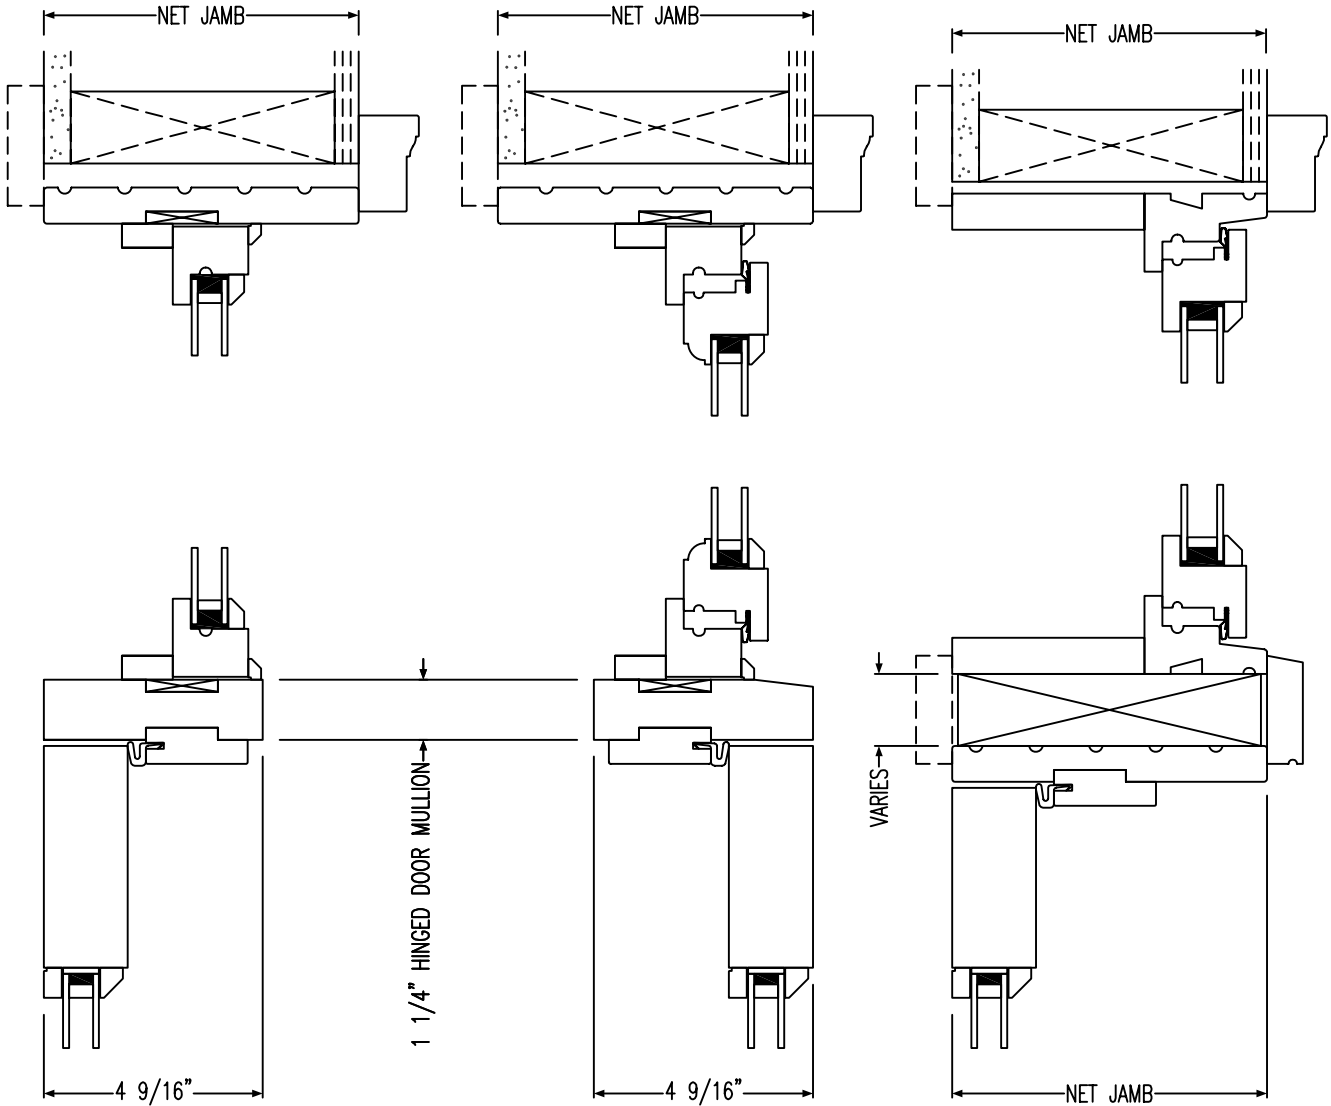

ALLOW ADEQUATE SHIM SPACE FOR DOORS

**1 1/4" HINGED DOOR MULLION
INBOARD FIXED PANEL TRANSOM
INSWING DOOR PANEL**

**1 1/4" HINGED DOOR MULLION
OUTBOARD FIXED PANEL TRANSOM
OUTSWING DOOR PANEL**

**1 1/4" HINGED DOOR MULLION
INBOARD FIXED PANEL TRANSOM
INSWING DOOR PANEL
WITH OUTSWING SCREEN**

ALLOW ADEQUATE SHIM SPACE FOR DOORS

**1 1/4" HINGED DOOR MULLION
 SIGNATURE TRANSM
 INSWING DOOR PANEL**

**1 1/4" HINGED DOOR MULLION
 SIGNATURE TRANSM
 OUTSWING DOOR PANEL**

**FILLER MULLION
 SIGNATURE TRANSM
 INSWING DOOR PANEL**