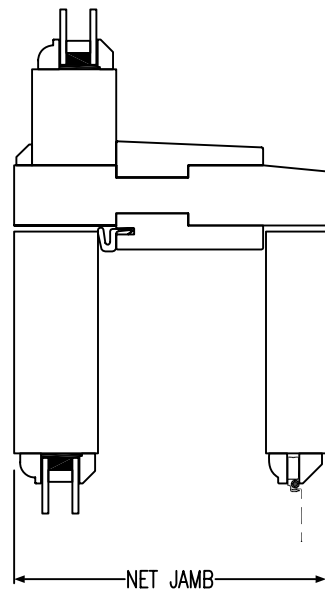

Quantum sidelite mullions are called out with the door style first, followed by the joining option.

We recommend you consult your Quantum Representative to verify mullions.

Transom & Sidelites

Transom Joining Options

ALLOW ADEQUATE SHIM SPACE FOR DOORS

**1 1/4" HINGED DOOR MULLION
INBOARD FIXED PANEL TRANSOM
INSWING DOOR PANEL**

**1 1/4" HINGED DOOR MULLION
OUTBOARD FIXED PANEL TRANSOM
OUTSWING DOOR PANEL**

**1 1/4" HINGED DOOR MULLION
INBOARD FIXED PANEL TRANSOM
INSWING DOOR PANEL
WITH OUTSWING SCREEN**