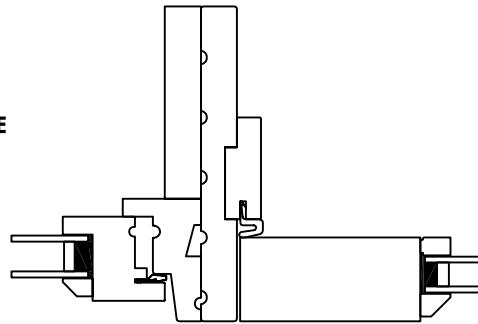

Transom & Sidelites

Sidelite Joining Options

ALLOW ADEQUATE SHIM SPACE FOR DOORS

**1 1/4" HINGED DOOR MULLION
INBOARD FIXED PANEL SIDELITE
INSWING DOOR PANEL**

**1 1/4" HINGED DOOR MULLION
OUTBOARD FIXED PANEL SIDELITE
OUTSWING DOOR PANEL**

**1 1/4" HINGED DOOR MULLION
INBOARD FIXED PANEL SIDELITE
INSWING DOOR PANEL
WITH OUTSWING SCREEN**

ALLOW ADEQUATE SHIM SPACE FOR DOORS

**1 1/4" HINGED DOOR MULLION
 SIGNATURE SIDELITE
 INSWING DOOR PANEL**

**SIDELITES USING THIS MILLWORK
 NOT RECOMMENDED AT HINGED SIDE**

**BACK TO BACK MULLION
 SIGNATURE SIDELITE
 OUTSWING DOOR PANEL**

**SIDELITES USING THIS MILLWORK
 NOT RECOMMENDED AT HINGED SIDE**

**FILLER MULLION
 SIGNATURE SIDELITE
 INSWING DOOR PANEL**