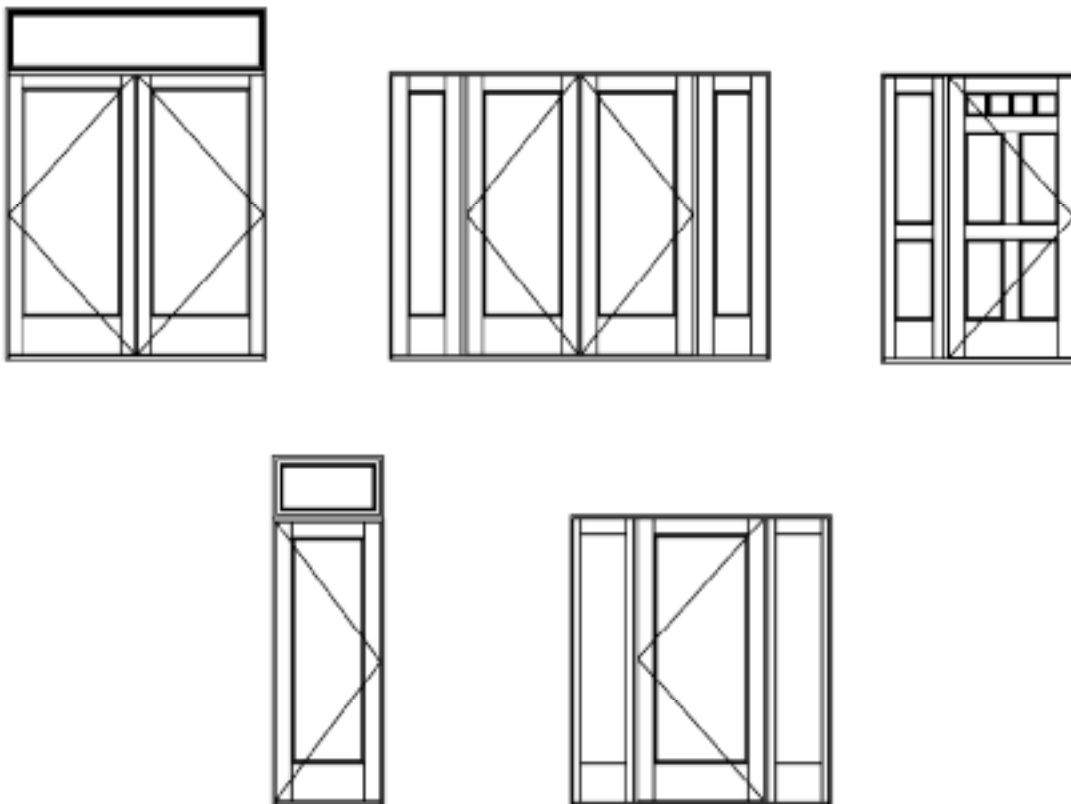

STANDARD TRIM LAP:
3/8" FOR SIGNATURE SERIES WINDOWS
1/2" FOR ALL OTHER WINDOW SERIES AND DOORS

BRICKMOULDS

3/4" FLAT TRIM (STANDARD BOARD WIDTHS)

5/4" FLAT TRIM (STANDARD BOARD WIDTHS)

FLAT TRIM BOARD WIDTHS MAY VARY SLIGHTLY DEPENDING ON MATERIAL AVAILABILITY.
ALL BOARD WIDTHS WITHIN A PROJECT WILL BE CONSISTANT

STUCCO BAND

BACKBANDS

BACKBANDS ON 3/4" TRIM

BACKBANDS ON 5/4 TRIM

Transoms and sidelites are often called for to complete a door system. Quantum offers considerable flexibility in building transoms and sidelites to match existing architecture or to complement a new door design yielding a truly custom system.

Quantum sidelite mullions are called out with the door style first, followed by the joining option.

We recommend you consult your Quantum Representative to verify mullions.

Transom & Sidelites

Transom Joining Options

ALLOW ADEQUATE SHIM SPACE FOR DOORS

**1 1/4" HINGED DOOR MULLION
INBOARD FIXED PANEL TRANSOM
INSWING DOOR PANEL**

**1 1/4" HINGED DOOR MULLION
OUTBOARD FIXED PANEL TRANSOM
OUTSWING DOOR PANEL**

**1 1/4" HINGED DOOR MULLION
INBOARD FIXED PANEL TRANSOM
INSWING DOOR PANEL
WITH OUTSWING SCREEN**