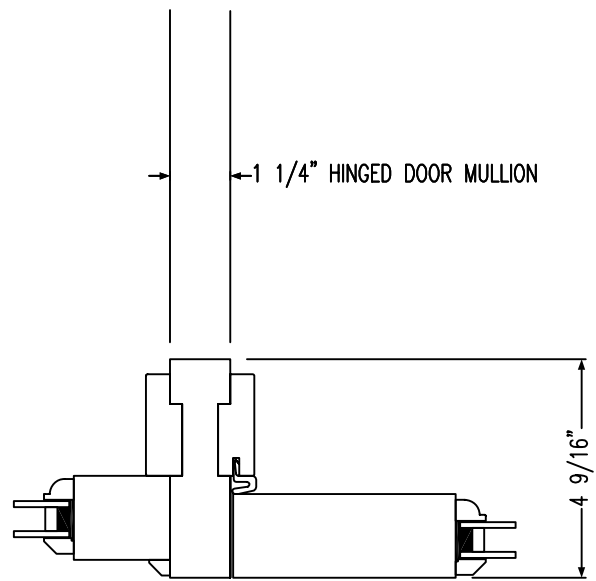

ALLOW ADEQUATE SHIM SPACE FOR DOORS

**1 1/4" HINGED DOOR MULLION
 SIGNATURE TRANSM
 INSWING DOOR PANEL**

**1 1/4" HINGED DOOR MULLION
 SIGNATURE TRANSM
 OUTSWING DOOR PANEL**

**FILLER MULLION
 SIGNATURE TRANSM
 INSWING DOOR PANEL**

Transom & Sidelites

Sidelite Joining Options

ALLOW ADEQUATE SHIM SPACE FOR DOORS

**1 1/4" HINGED DOOR MULLION
INBOARD FIXED PANEL SIDELITE
INSWING DOOR PANEL**

**1 1/4" HINGED DOOR MULLION
OUTBOARD FIXED PANEL SIDELITE
OUTSWING DOOR PANEL**

**1 1/4" HINGED DOOR MULLION
INBOARD FIXED PANEL SIDELITE
INSWING DOOR PANEL
WITH OUTSWING SCREEN**

ALLOW ADEQUATE SHIM SPACE FOR DOORS

**1 1/4" HINGED DOOR MULLION
 SIGNATURE SIDELITE
 INSWING DOOR PANEL**