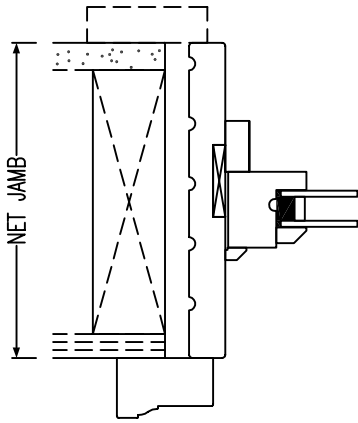

ALLOW ADEQUATE SHIM SPACE FOR DOORS

**1 1/4" HINGED DOOR MULLION
SIGNATURE SIDELITE
INSWING DOOR PANEL**

**SIDELITES USING THIS MILLWORK
NOT RECOMMENDED AT HINGED SIDE**