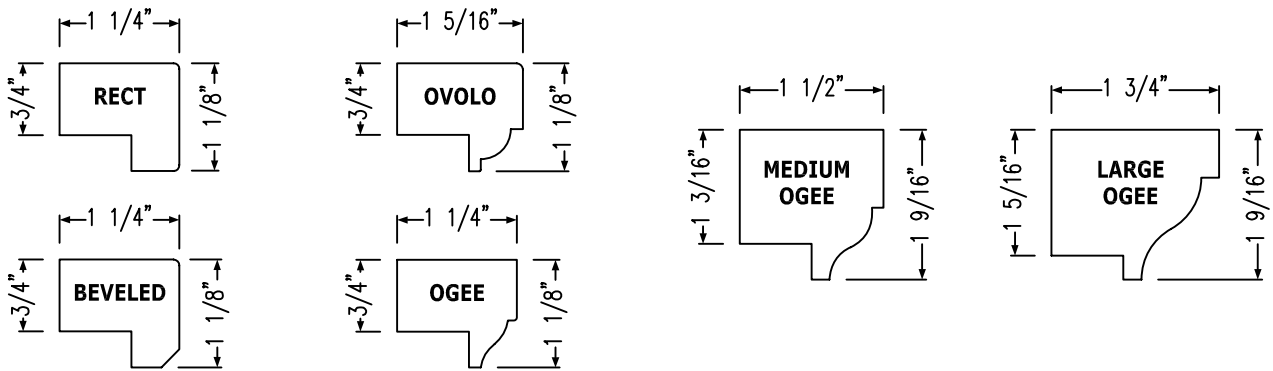

BACKBANDS

BACKBANDS ON 3/4" TRIM

BACKBANDS ON 5/4 TRIM