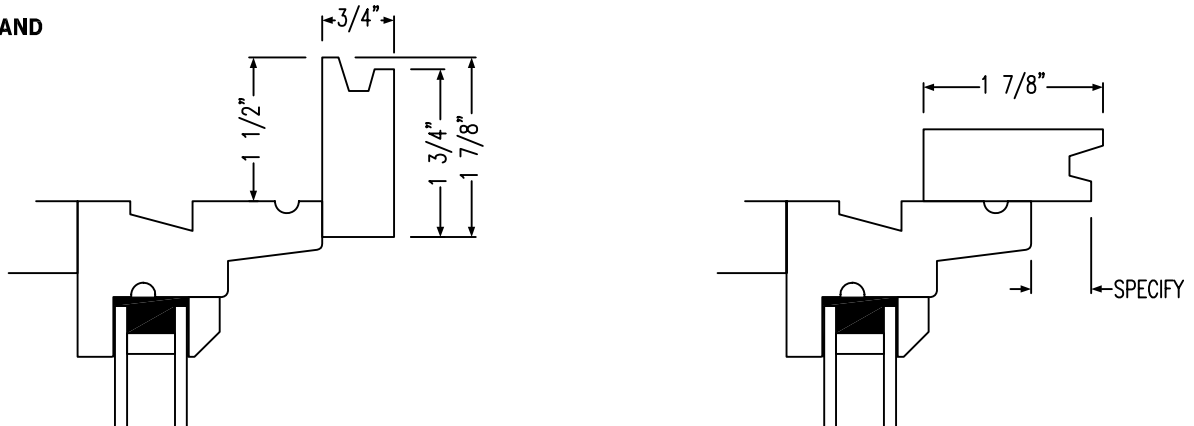

STUCCO BAND