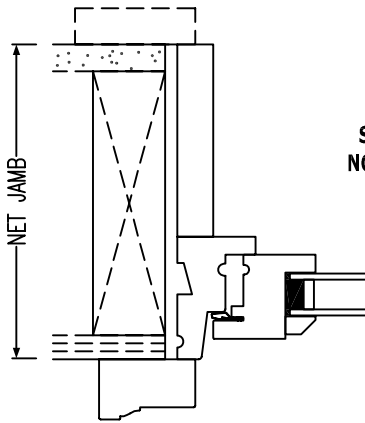

Transom & Sidelites

Sidelite Joining Options

ALLOW ADEQUATE SHIM SPACE FOR DOORS

**1 1/4" HINGED DOOR MULLION
INBOARD FIXED PANEL SIDELITE
INSWING DOOR PANEL**

**1 1/4" HINGED DOOR MULLION
OUTBOARD FIXED PANEL SIDELITE
OUTSWING DOOR PANEL**

**1 1/4" HINGED DOOR MULLION
INBOARD FIXED PANEL SIDELITE
INSWING DOOR PANEL
WITH OUTSWING SCREEN**

ALLOW ADEQUATE SHIM SPACE FOR DOORS

**1 1/4" HINGED DOOR MULLION
 SIGNATURE SIDELITE
 INSWING DOOR PANEL**

**SIDELITES USING THIS MILLWORK
 NOT RECOMMENDED AT HINGED SIDE**

**BACK TO BACK MULLION
 SIGNATURE SIDELITE
 OUTSWING DOOR PANEL**

**SIDELITES USING THIS MILLWORK
 NOT RECOMMENDED AT HINGED SIDE**

**FILLER MULLION
 SIGNATURE SIDELITE
 INSWING DOOR PANEL**