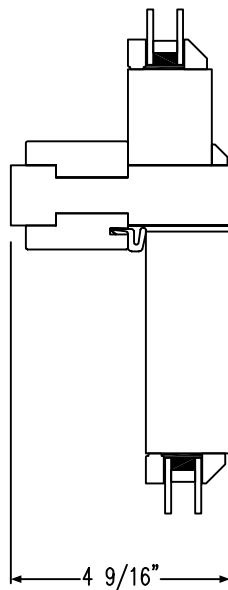

STANDARD TRIM LAP:
3/8" FOR SIGNATURE SERIES WINDOWS
1/2" FOR ALL OTHER WINDOW SERIES AND DOORS

BRICKMOULDS

3/4" FLAT TRIM (STANDARD BOARD WIDTHS)

5/4" FLAT TRIM (STANDARD BOARD WIDTHS)

FLAT TRIM BOARD WIDTHS MAY VARY SLIGHTLY DEPENDING ON MATERIAL AVAILABILITY.
ALL BOARD WIDTHS WITHIN A PROJECT WILL BE CONSISTANT

Quantum sidelite mullions are called out with the door style first, followed by the joining option.

We recommend you consult your Quantum Representative to verify mullions.

Transom & Sidelites

Transom Joining Options

ALLOW ADEQUATE SHIM SPACE FOR DOORS

**1 1/4" HINGED DOOR MULLION
INBOARD FIXED PANEL TRANSOM
INSWING DOOR PANEL**

**1 1/4" HINGED DOOR MULLION
OUTBOARD FIXED PANEL TRANSOM
OUTSWING DOOR PANEL**

**1 1/4" HINGED DOOR MULLION
INBOARD FIXED PANEL TRANSOM
INSWING DOOR PANEL
WITH OUTSWING SCREEN**