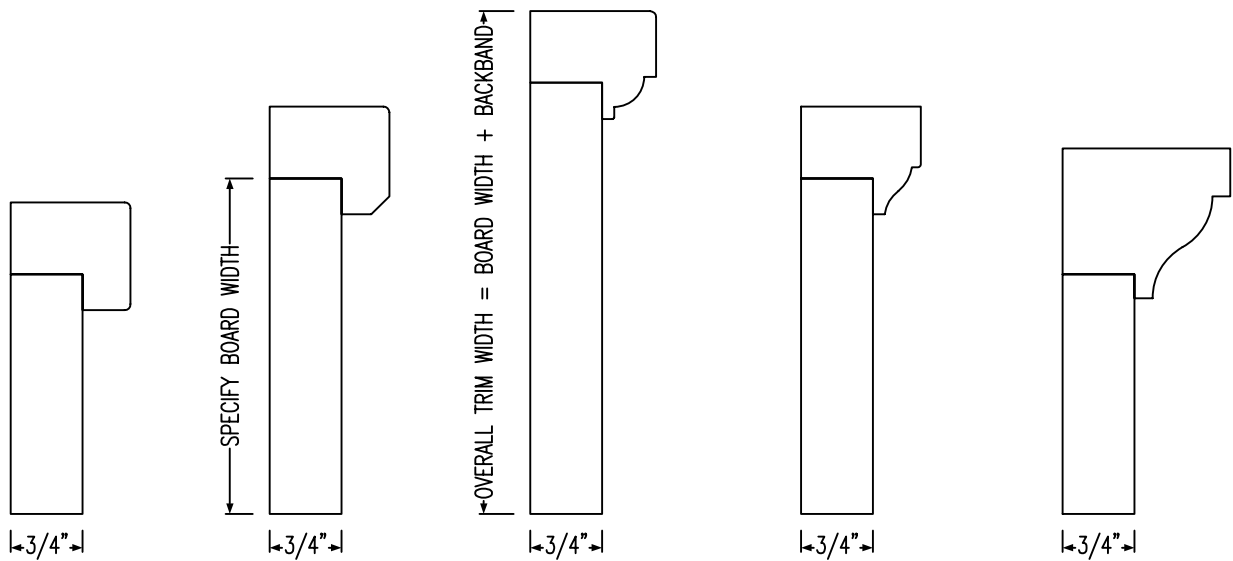

BACKBANDS ON 3/4" TRIM