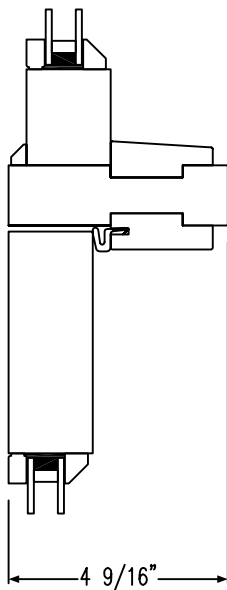

STANDARD TRIM LAP:
3/8" FOR SIGNATURE SERIES WINDOWS
1/2" FOR ALL OTHER WINDOW SERIES AND DOORS

BRICKMOULDS

3/4" FLAT TRIM (STANDARD BOARD WIDTHS)

5/4" FLAT TRIM (STANDARD BOARD WIDTHS)

FLAT TRIM BOARD WIDTHS MAY VARY SLIGHTLY DEPENDING ON MATERIAL AVAILABILITY.
ALL BOARD WIDTHS WITHIN A PROJECT WILL BE CONSISTANT

Quantum sidelite mullions are called out with the door style first, followed by the joining option.

We recommend you consult your Quantum Representative to verify mullions.

Transom & Sidelites

Transom Joining Options

ALLOW ADEQUATE SHIM SPACE FOR DOORS

**1 1/4" HINGED DOOR MULLION
INBOARD FIXED PANEL TRANSOM
INSWING DOOR PANEL**

**1 1/4" HINGED DOOR MULLION
OUTBOARD FIXED PANEL TRANSOM
OUTSWING DOOR PANEL**

**1 1/4" HINGED DOOR MULLION
INBOARD FIXED PANEL TRANSOM
INSWING DOOR PANEL
WITH OUTSWING SCREEN**