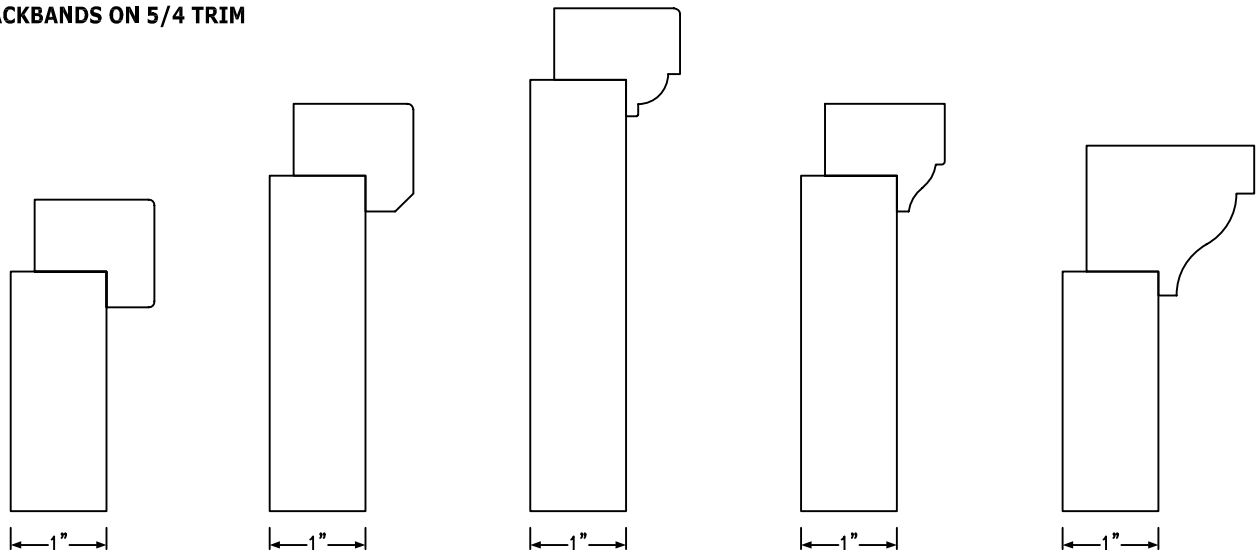

STUCCO BAND

BACKBANDS

BACKBANDS ON 3/4" TRIM

BACKBANDS ON 5/4 TRIM

Transoms and sidelites are often called for to complete a door system. Quantum offers considerable flexibility in building transoms and sidelites to match existing architecture or to complement a new door design yielding a truly custom system.

Quantum sidelite mullions are called out with the door style first, followed by the joining option.

We recommend you consult your Quantum Representative to verify mullions.

Transom & Sidelites

Transom Joining Options