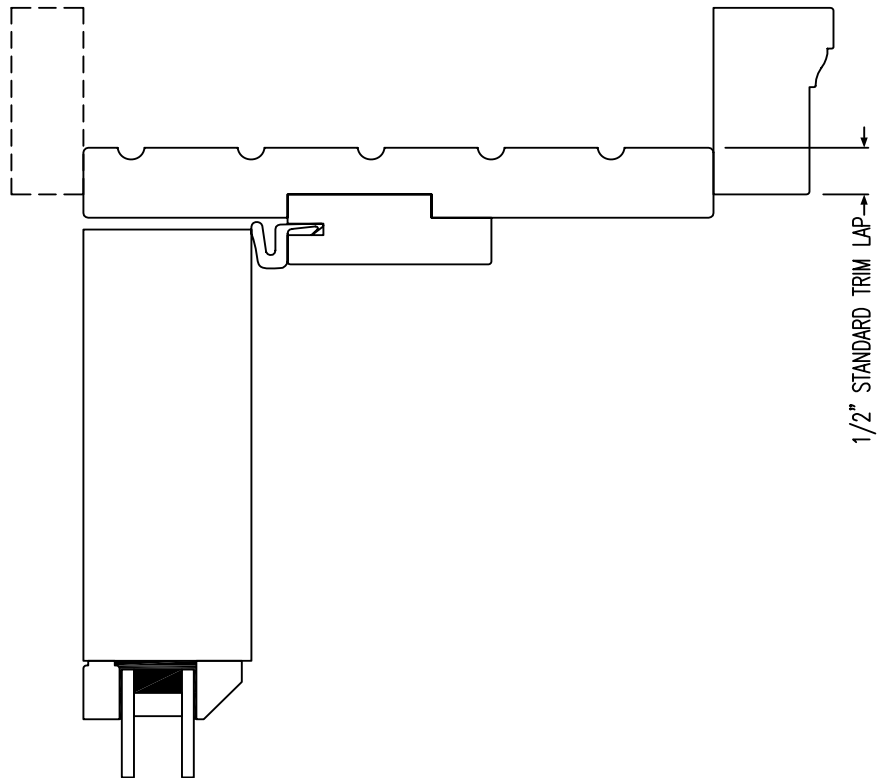

STANDARD TRIM LAP:
3/8" FOR SIGNATURE SERIES WINDOWS
1/2" FOR ALL OTHER WINDOW SERIES AND DOORS

BRICKMOULDS

3/4" FLAT TRIM (STANDARD BOARD WIDTHS)

5/4" FLAT TRIM (STANDARD BOARD WIDTHS)

FLAT TRIM BOARD WIDTHS MAY VARY SLIGHTLY DEPENDING ON MATERIAL AVAILABILITY.
ALL BOARD WIDTHS WITHIN A PROJECT WILL BE CONSISTANT