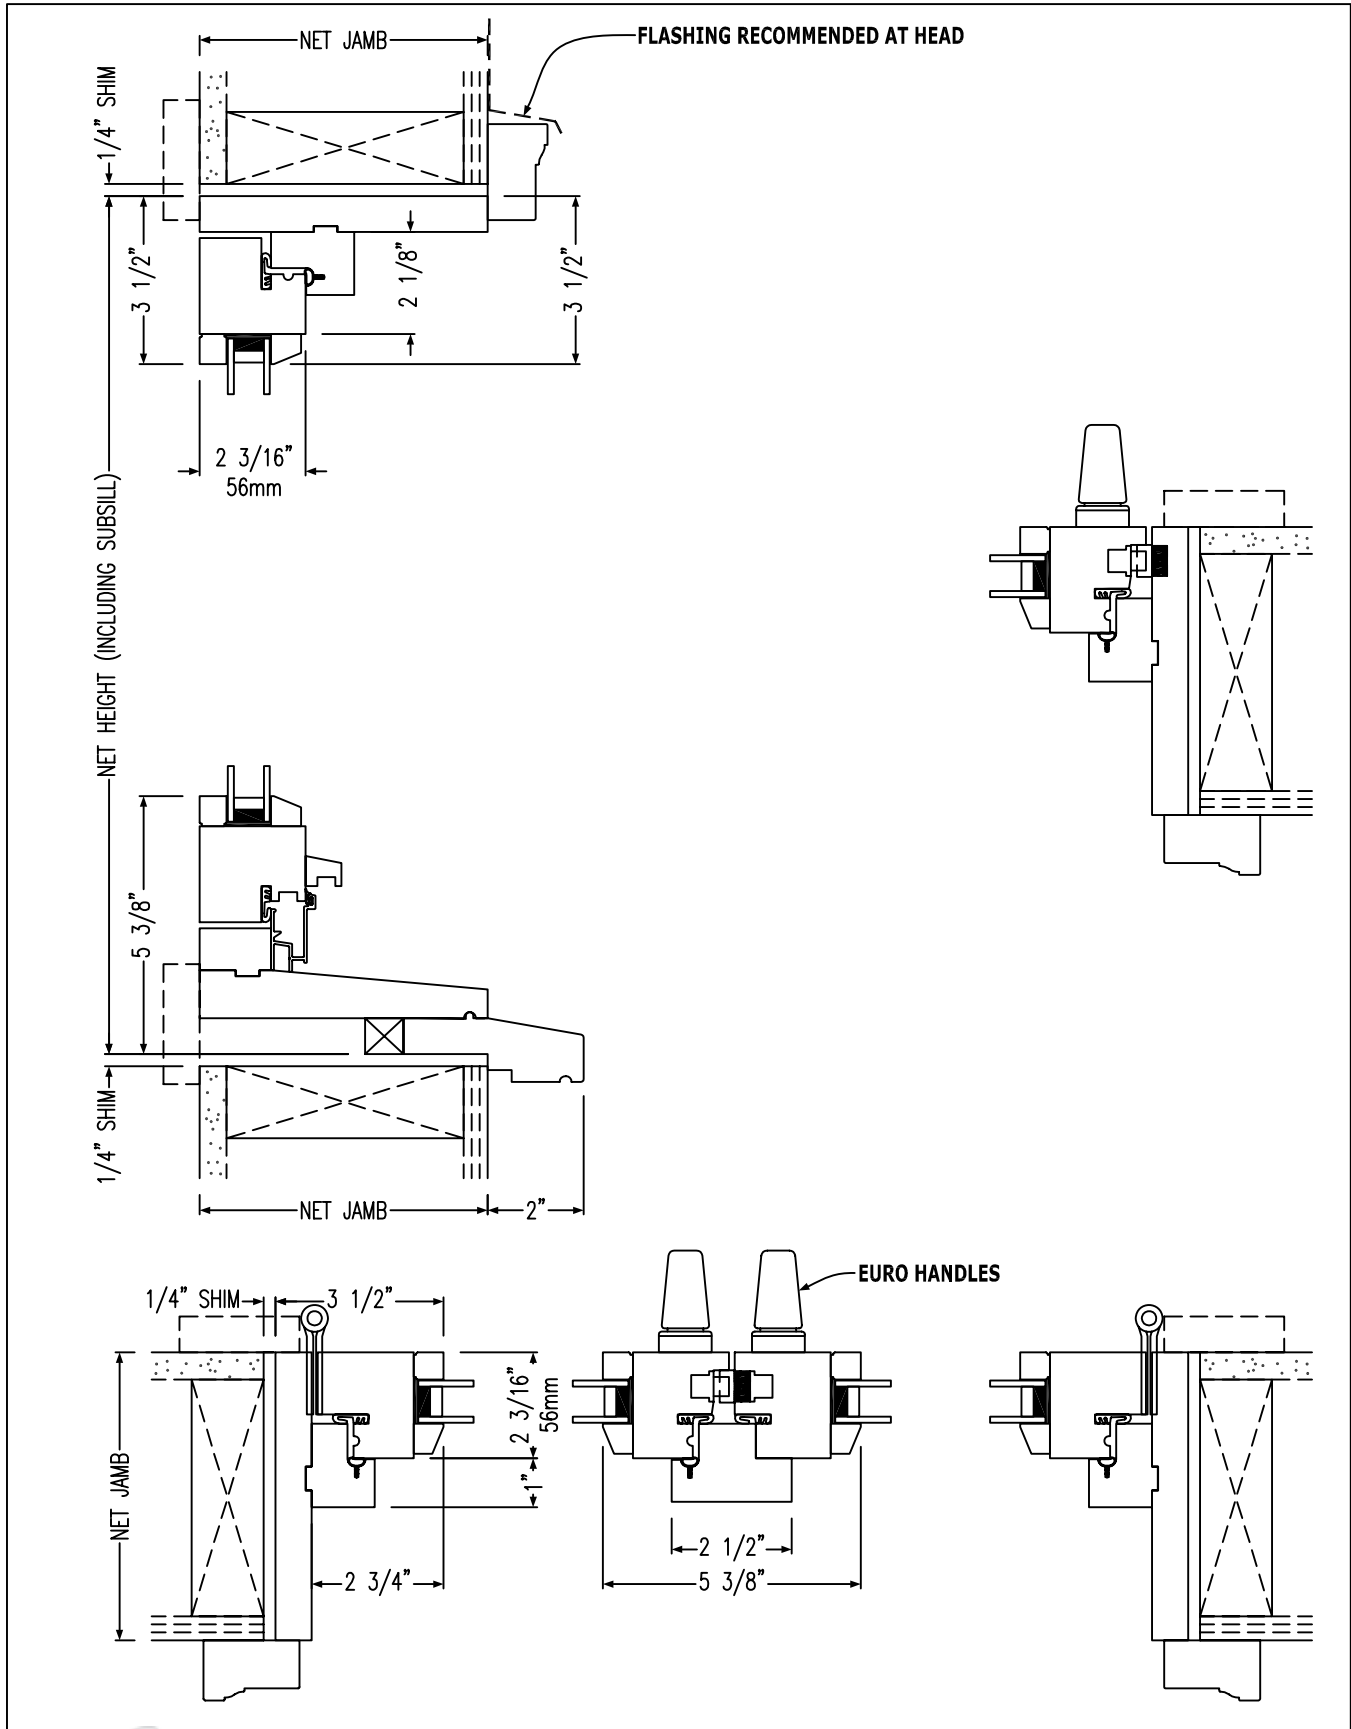

Tilt/Turn windows operate in two directions. They tilt in at the top providing ventilation without exposing the head of the window sash to the weather, and swing in like a casement providing an egress exit. The sash and jamb have a stepped, interlocking design fitted with exceptional weather-stripping. An aluminum extrusion across the bottom captures water and directs it outside, even when the window is open.

Pivot

Euro Series Windows

Pivot Critical Dimensions

Euro Series Windows Tilt/Turn

Tilt/Turn Critical Dimensions

Euro Series Windows In-Swing

Euro Series Windows In-Swing French Casement Closed

Shown in both Closed and Open position.