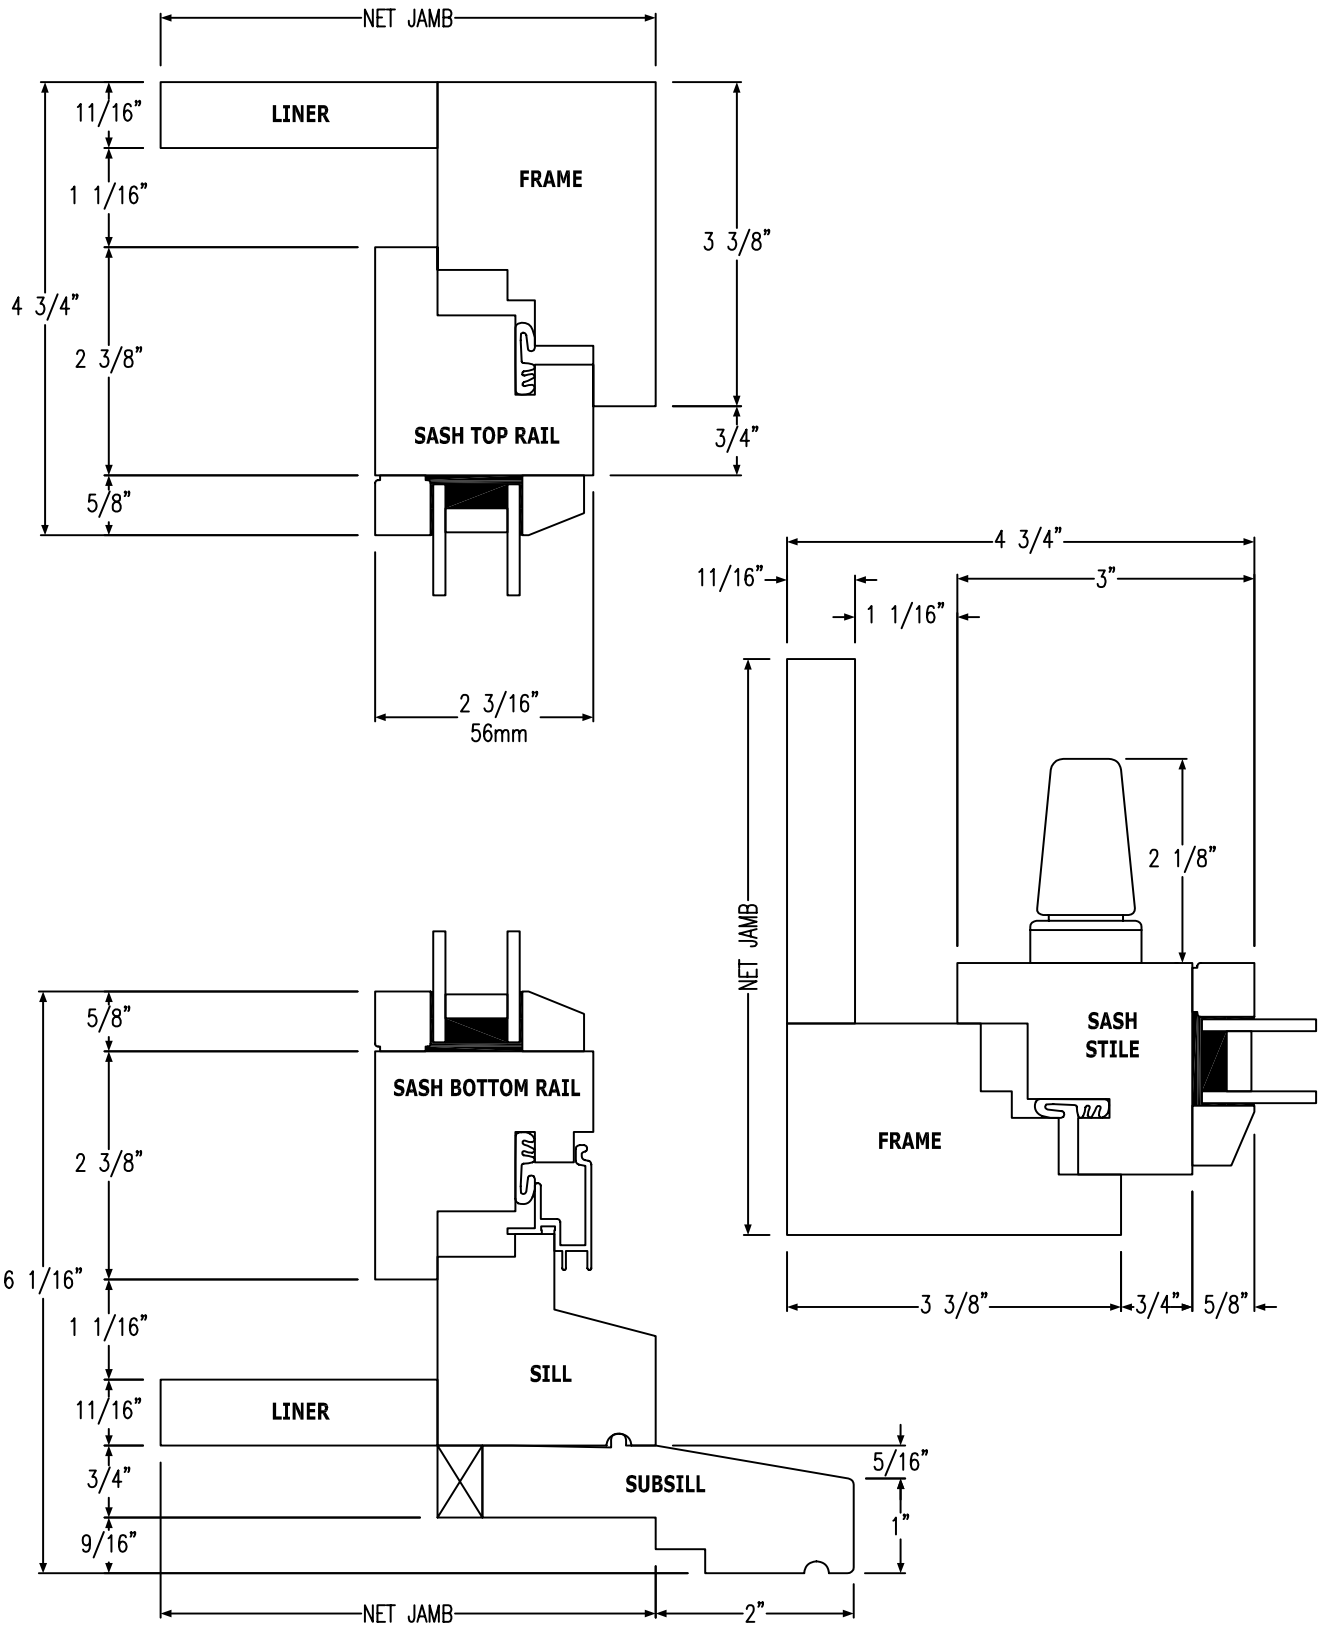

Pivot windows swing in at the top and out at the bottom providing equal ventilation. A stay mechanism holds the sash partially open, and can be released to pivot the sash 180°. Multi-point locking hardware provides secure closure at the sash rails.

Tilt/Turn windows operate in two directions. They tilt in at the top providing ventilation without exposing the head of the window sash to the weather, and swing in like a casement providing an egress exit. The sash and jamb have a stepped, interlocking design fitted with exceptional weather-stripping. An aluminum extrusion across the bottom captures water and directs it outside, even when the window is open.

Pivot

Euro Series Windows

Pivot Critical Dimensions

Euro Series Windows Tilt/Turn

Tilt/Turn Critical Dimensions

Euro Series Windows In-Swing

Euro Series Windows In-Swing French Casement Closed

Shown in both Closed and Open position.