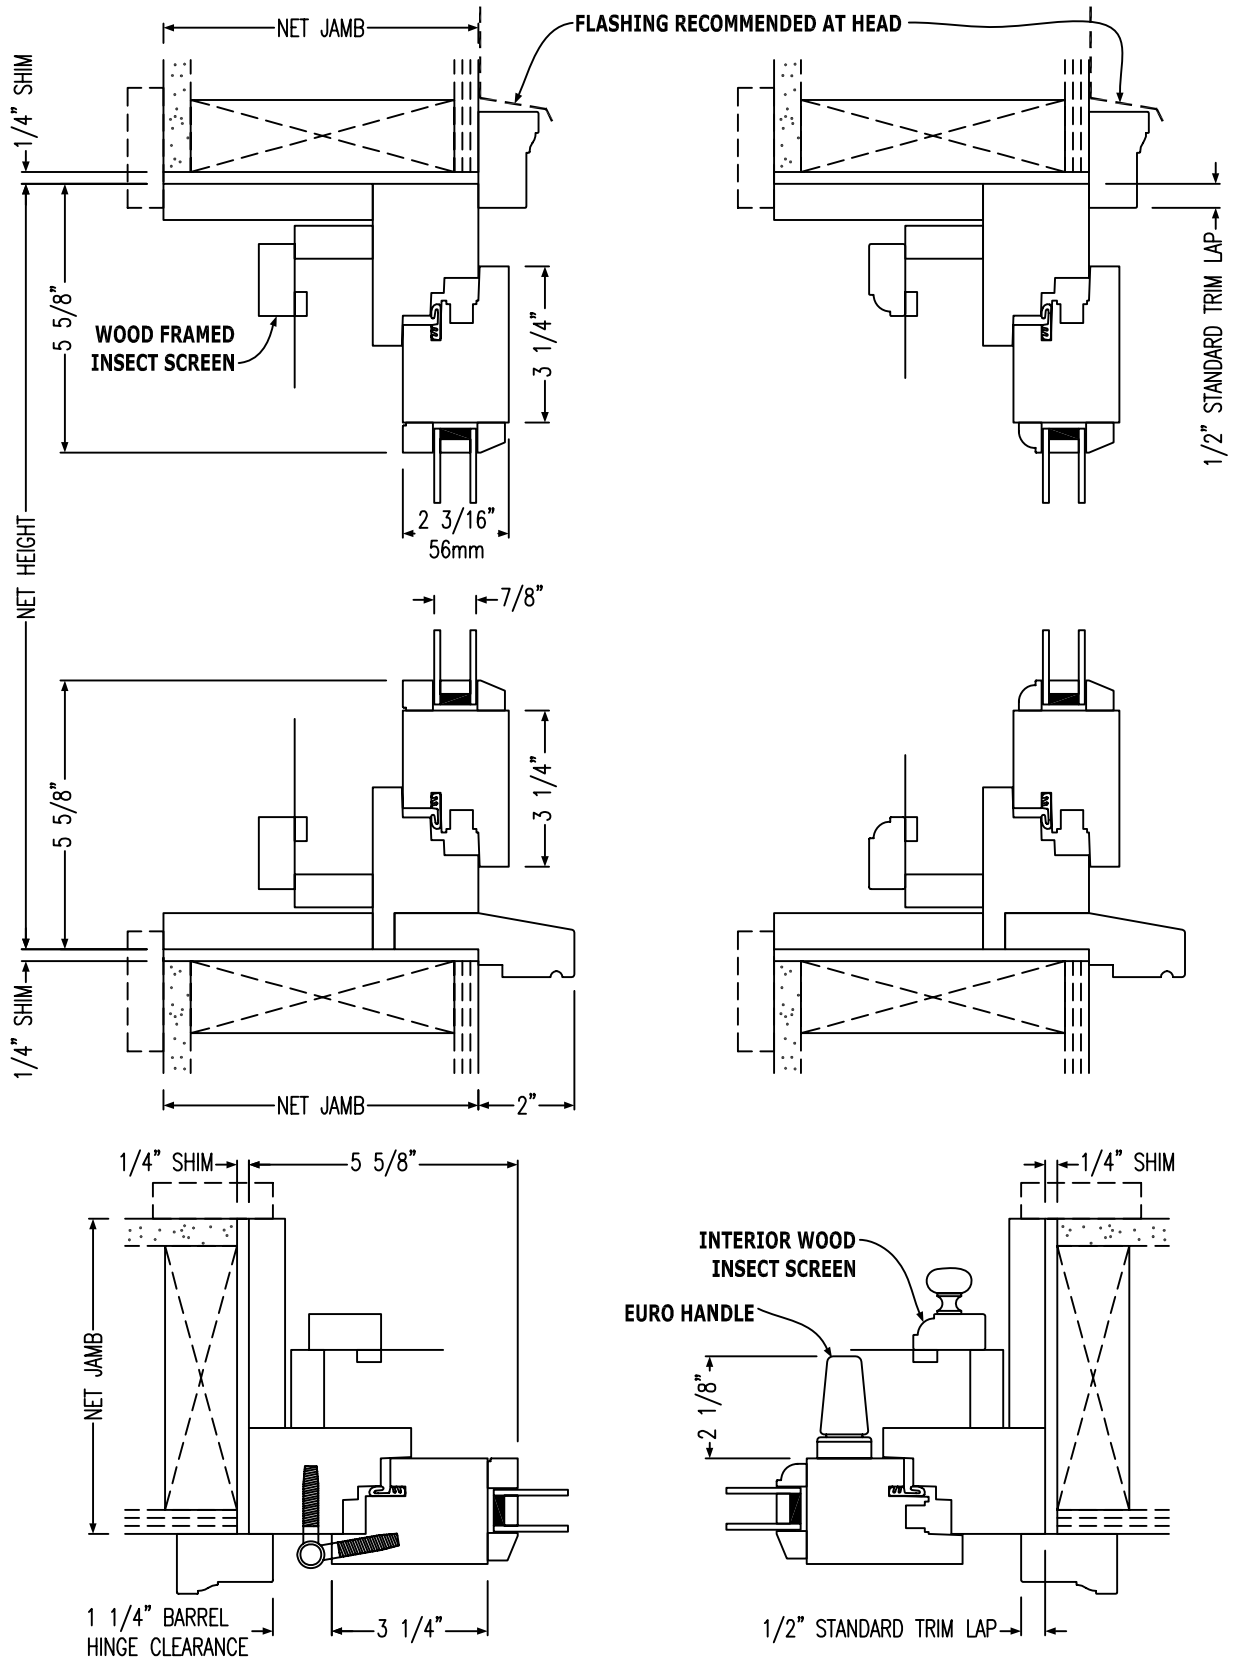

Euro Series Windows

Casement Outswing