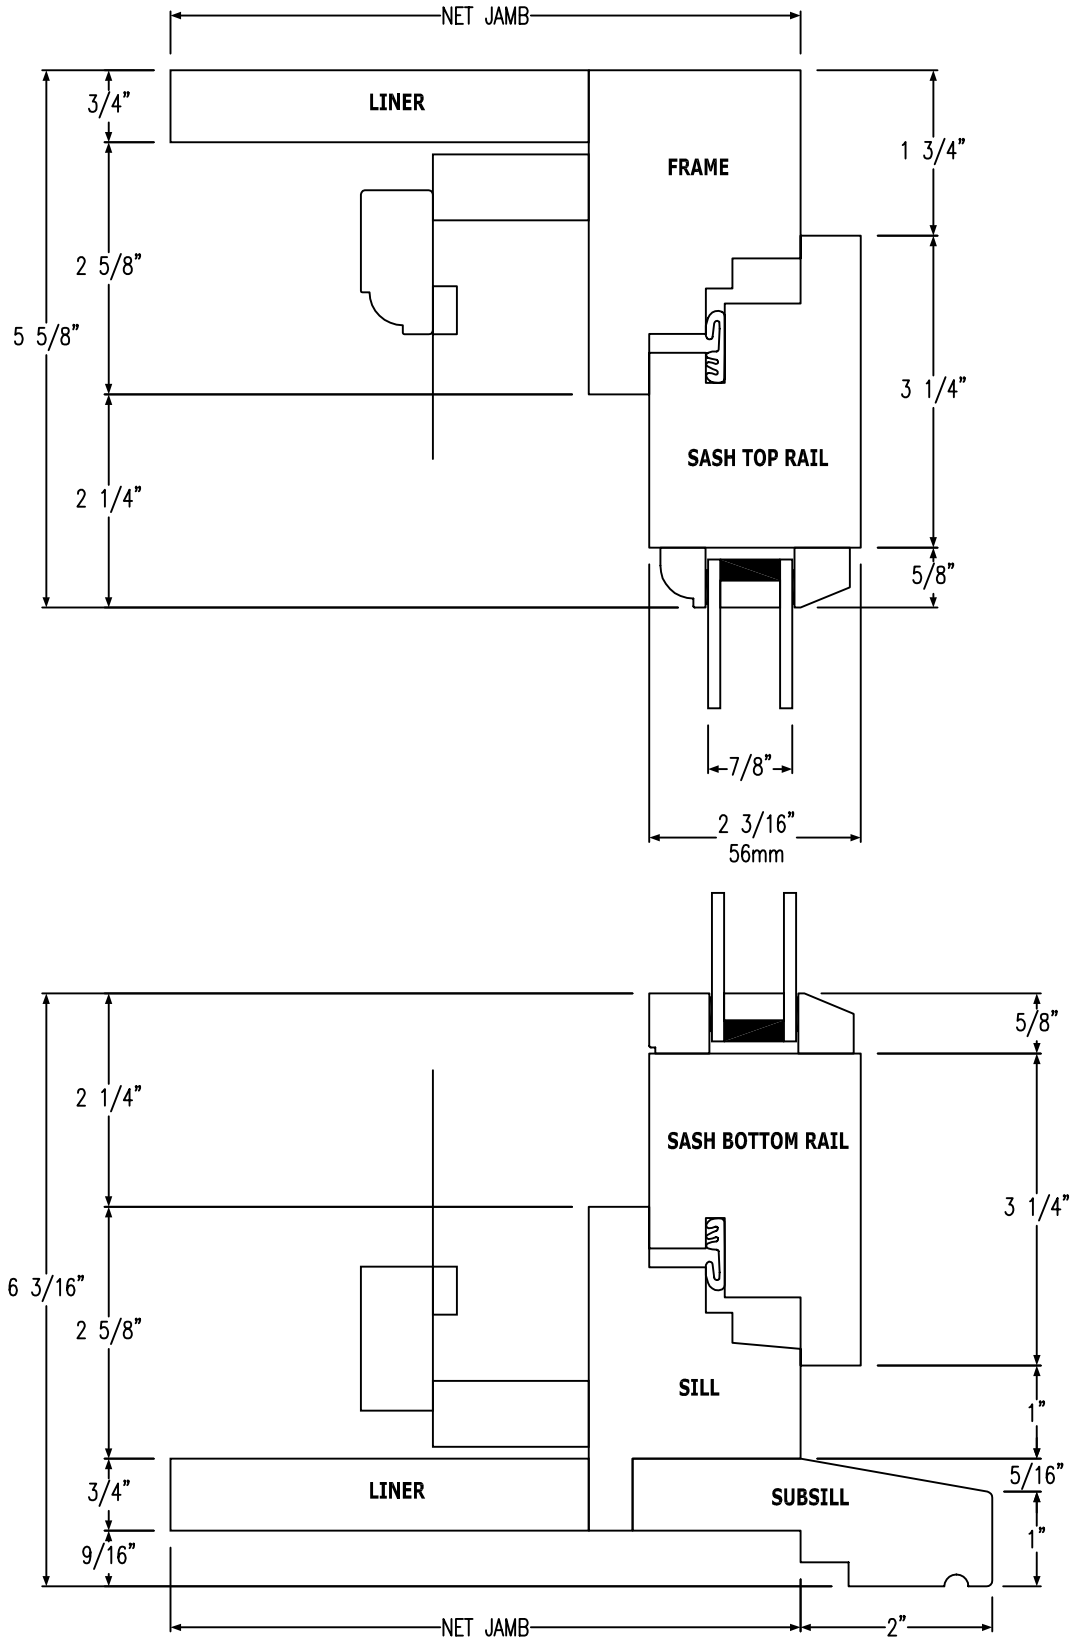

Pivot windows swing in at the top and out at the bottom providing equal ventilation. A stay mechanism holds the sash partially open, and can be released to pivot the sash 180°. Multi-point locking hardware provides secure closure at the sash rails.

Tilt/Turn windows operate in two directions. They tilt in at the top providing ventilation without exposing the head of the window sash to the weather, and swing in like a casement providing an egress exit. The sash and jamb have a stepped, interlocking design fitted with exceptional weather-stripping. An aluminum extrusion across the bottom captures water and directs it outside, even when the window is open.

Pivot

Euro Series Windows

Pivot Critical Dimensions

Euro Series Windows Tilt/Turn

Tilt/Turn Critical Dimensions

Euro Series Windows In-Swing

Euro Series Windows In-Swing French Casement Closed

Shown in both Closed and Open position.