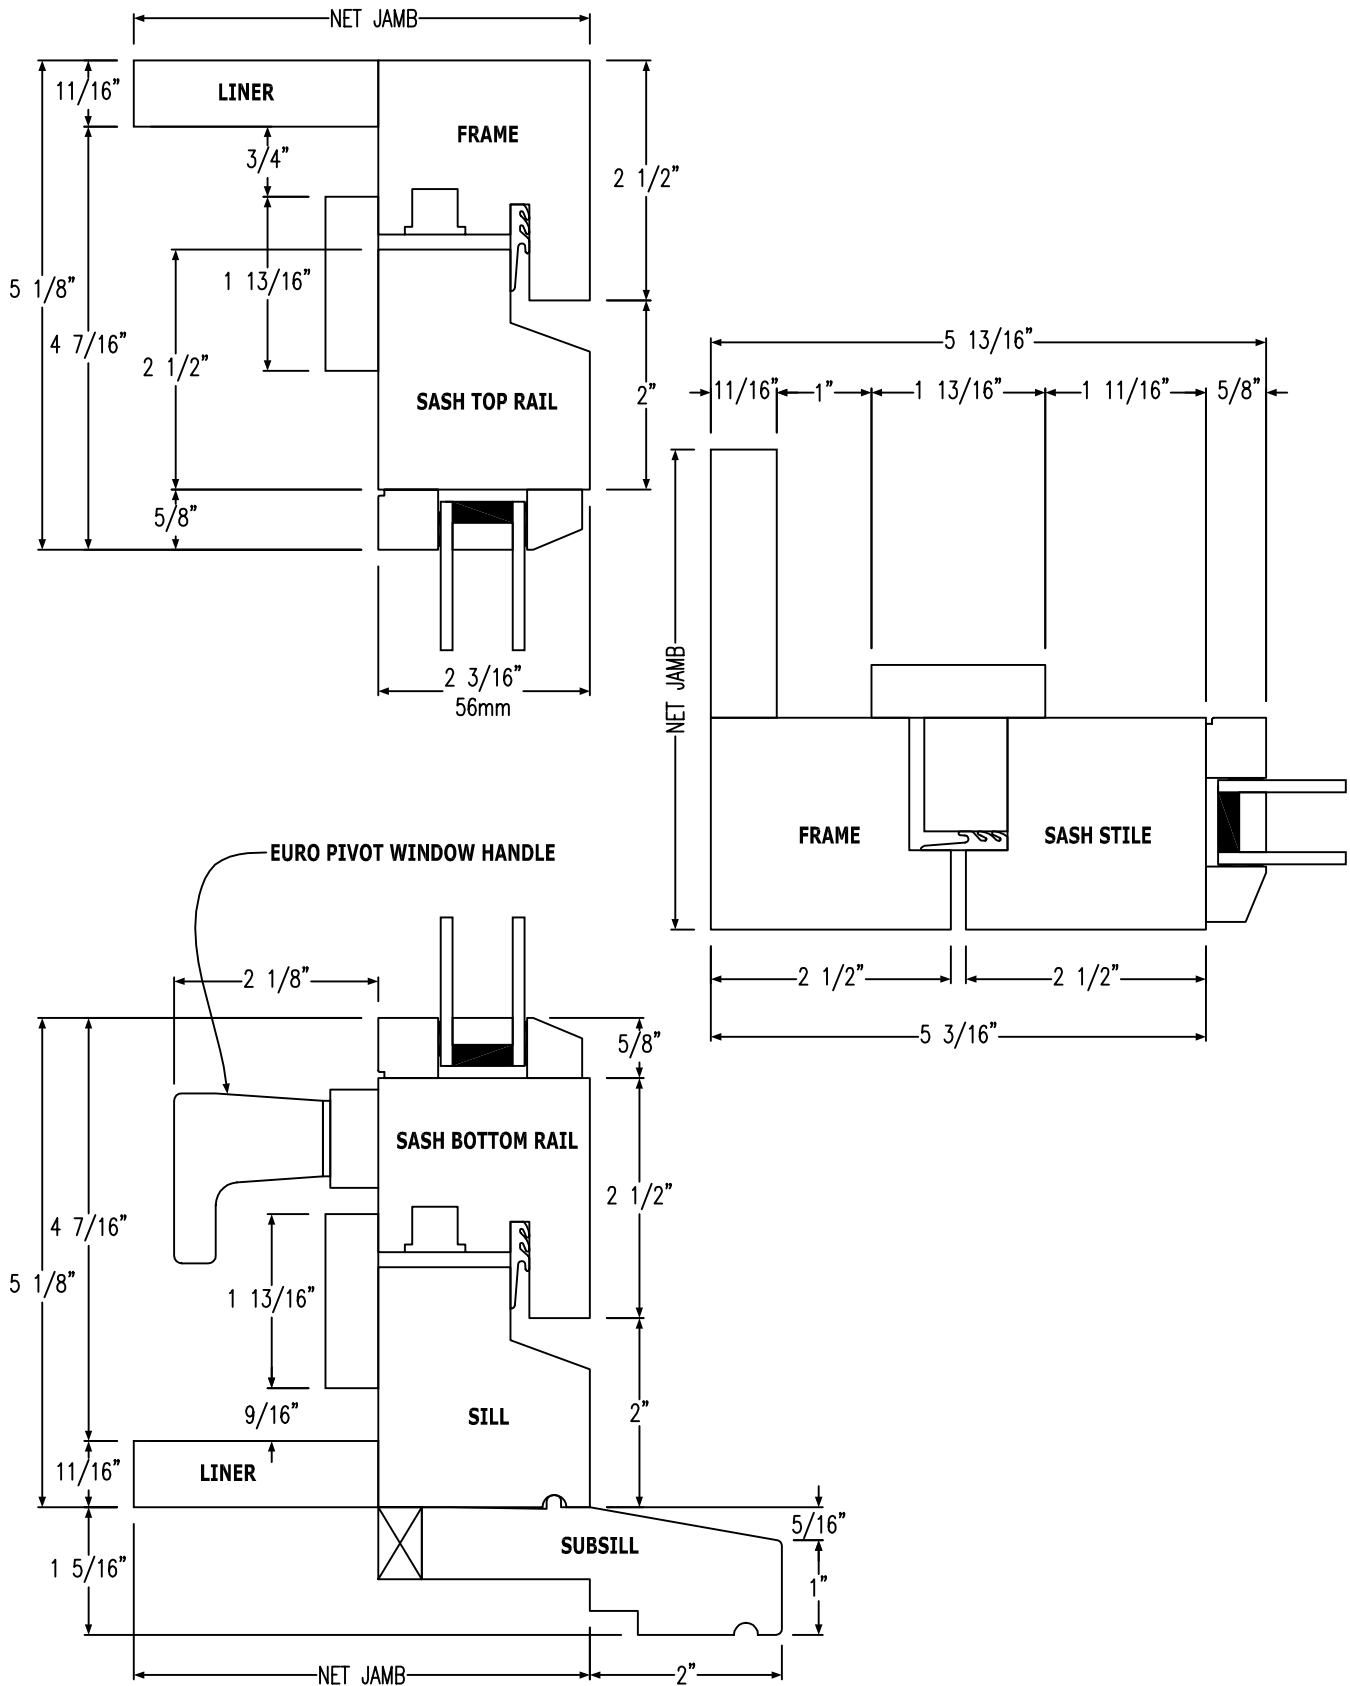

Pivot windows swing in at the top and out at the bottom providing equal ventilation. A stay mechanism holds the sash partially open, and can be released to pivot the sash 180°. Multi-point locking hardware provides secure closure at the sash rails.

Tilt/Turn windows operate in two directions. They tilt in at the top providing ventilation without exposing the head of the window sash to the weather, and swing in like a casement providing an egress exit. The sash and jamb have a stepped, interlocking design fitted with exceptional weather-stripping. An aluminum extrusion across the bottom captures water and directs it outside, even when the window is open.

Pivot

Euro Series Windows

Pivot Critical Dimensions

Euro Series Windows Tilt/Turn

Tilt/Turn Critical Dimensions

Euro Series Windows In-Swing

Euro Series Windows In-Swing French Casement Closed

Shown in both Closed and Open position.