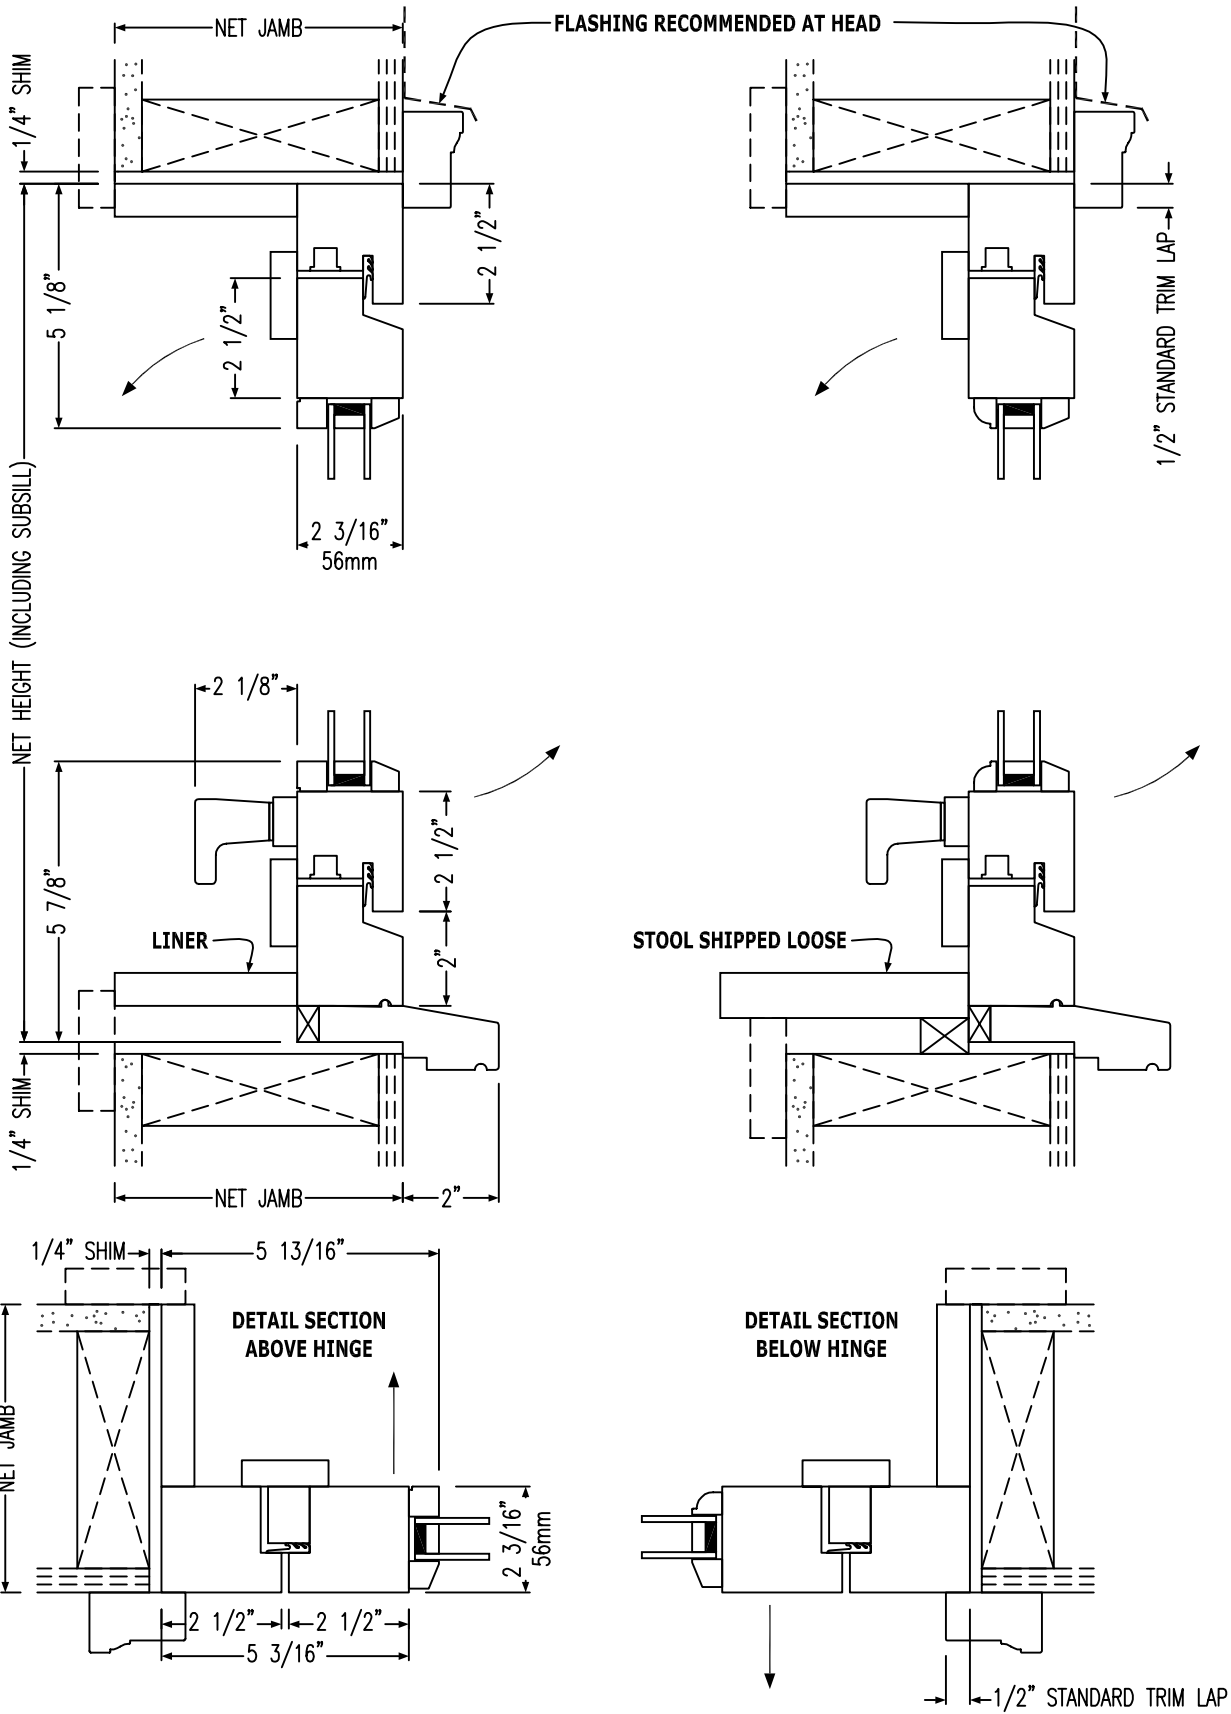

Tilt/Turn windows operate in two directions. They tilt in at the top providing ventilation without exposing the head of the window sash to the weather, and swing in like a casement providing an egress exit. The sash and jamb have a stepped, interlocking design fitted with exceptional weather-stripping. An aluminum extrusion across the bottom captures water and directs it outside, even when the window is open.

Pivot

Euro Series Windows

Pivot Critical Dimensions

Euro Series Windows Tilt/Turn

Tilt/Turn Critical Dimensions

Euro Series Windows In-Swing

Euro Series Windows In-Swing French Casement Closed

Shown in both Closed and Open position.