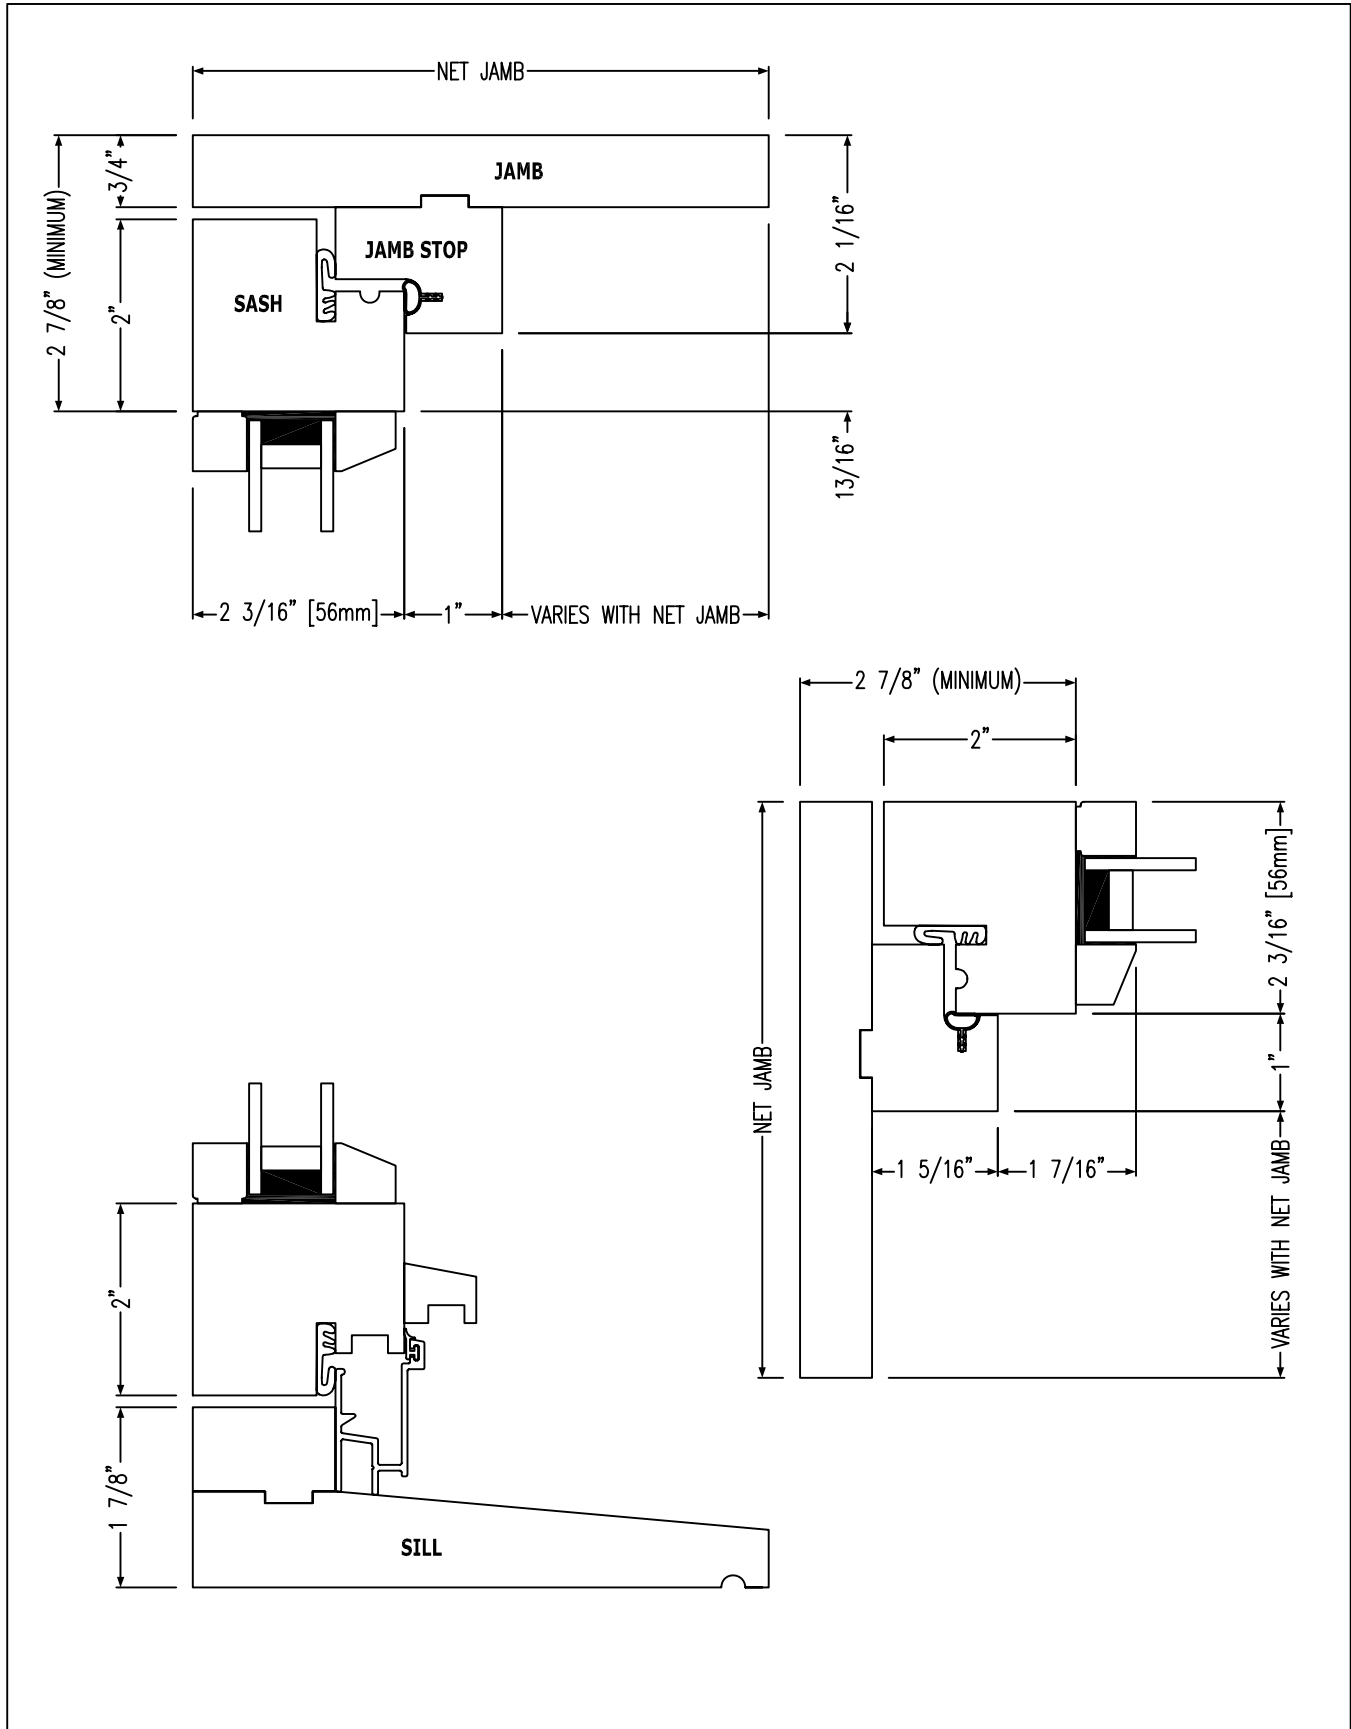

Inswing Critical Dimensions