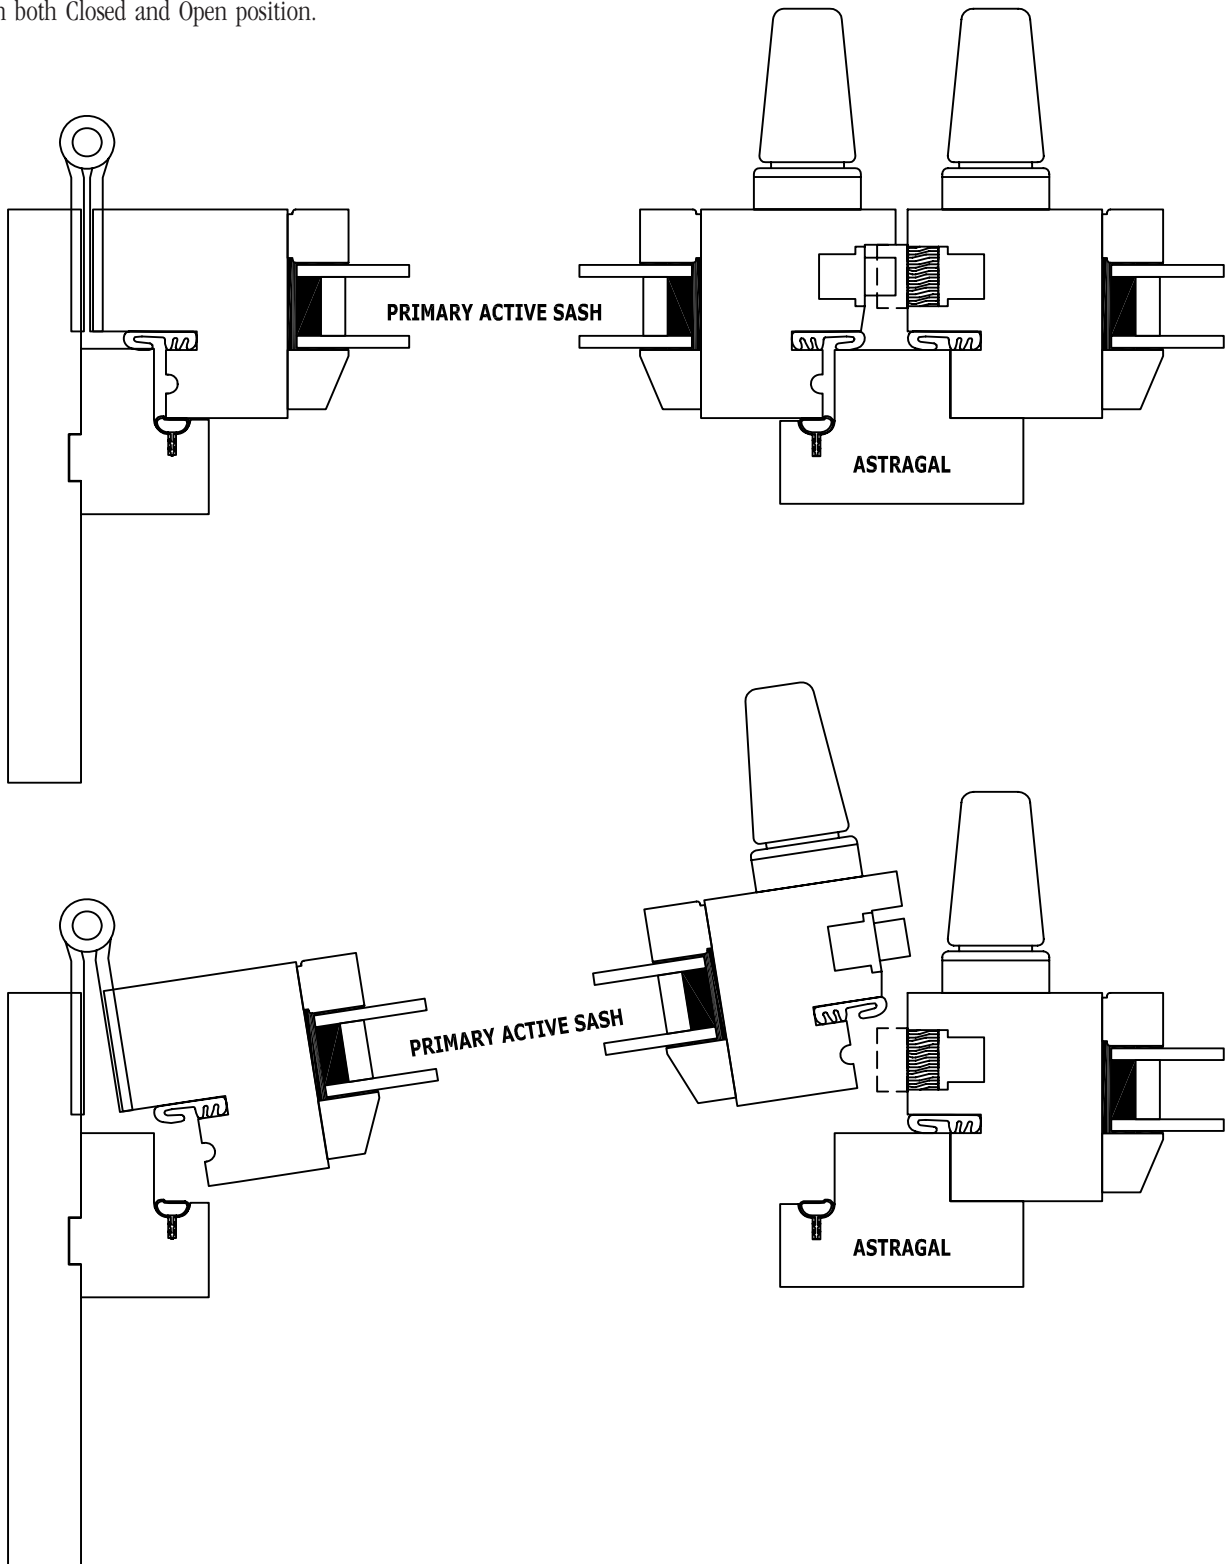

Pivot windows swing in at the top and out at the bottom providing equal ventilation. A stay mechanism holds the sash partially open, and can be released to pivot the sash 180°. Multi-point locking hardware provides secure closure at the sash rails.

Tilt/Turn windows operate in two directions. They tilt in at the top providing ventilation without exposing the head of the window sash to the weather, and swing in like a casement providing an egress exit. The sash and jamb have a stepped, interlocking design fitted with exceptional weather-stripping. An aluminum extrusion across the bottom captures water and directs it outside, even when the window is open.

The Casement permits oversized windows in this style. The single handle and multi-point locking system make it advantageous for numerous applications. When open, the Outswing window is held securely in place even in windy conditions. The Inswing French Casement requires no center post and can be discreetly screened on the exterior.

Pivot

Euro Series Windows

Pivot Critical Dimensions

Euro Series Windows Tilt/Turn

Tilt/Turn Critical Dimensions

Euro Series Windows In-Swing

Euro Series Windows In-Swing French Casement Closed

Shown in both Closed and Open position.