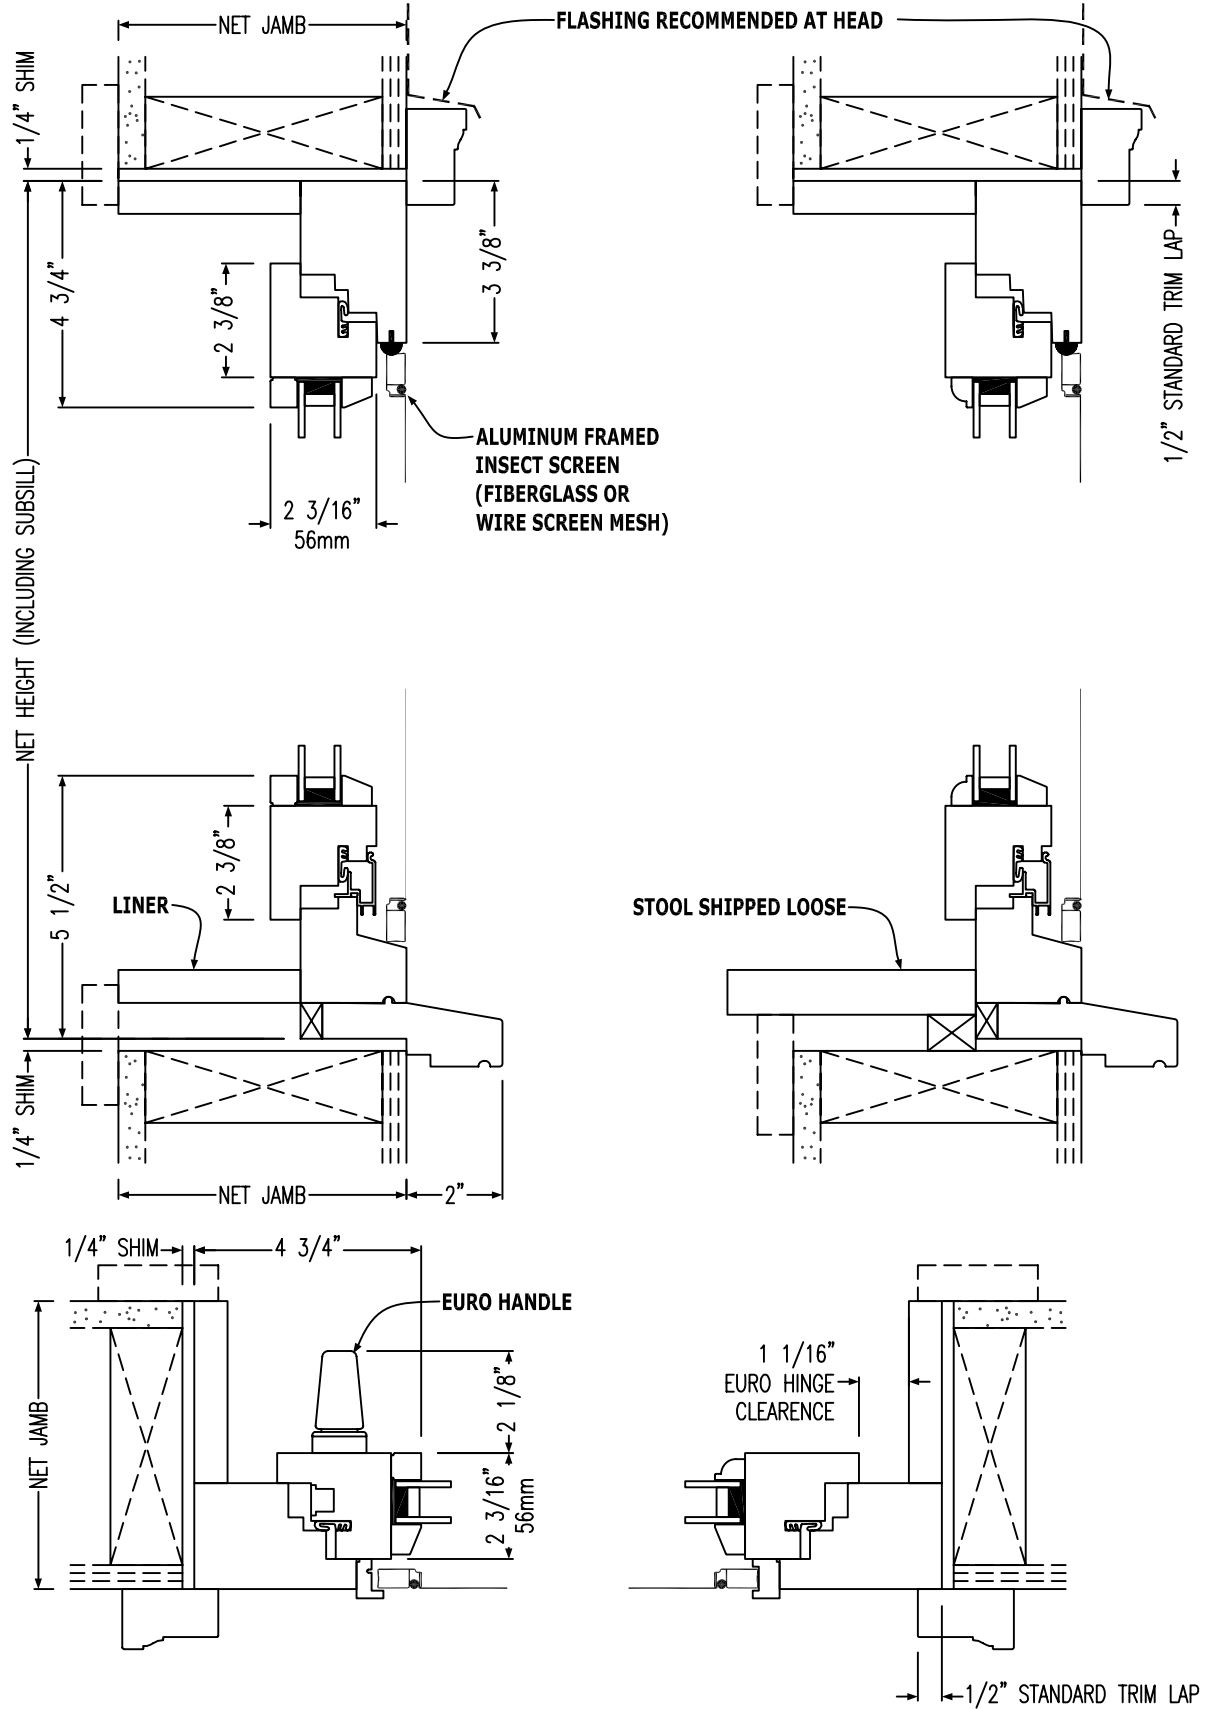

Pivot windows swing in at the top and out at the bottom providing equal ventilation. A stay mechanism holds the sash partially open, and can be released to pivot the sash 180°. Multi-point locking hardware provides secure closure at the sash rails.

Tilt/Turn windows operate in two directions. They tilt in at the top providing ventilation without exposing the head of the window sash to the weather, and swing in like a casement providing an egress exit. The sash and jamb have a stepped, interlocking design fitted with exceptional weather-stripping. An aluminum extrusion across the bottom captures water and directs it outside, even when the window is open.

Pivot

Euro Series Windows

Pivot Critical Dimensions

Euro Series Windows Tilt/Turn

Tilt/Turn Critical Dimensions

Euro Series Windows In-Swing

Euro Series Windows In-Swing French Casement Closed

Shown in both Closed and Open position.